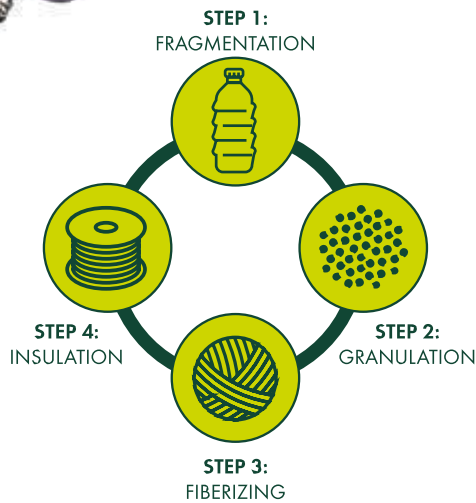

PIXIE

ECO COLLARS

ZANY

ECO COLLARS

Made from
**100% RECYCLED
PLASTIC BOTTLES**

**REUSE
RECYCLE
REDUCE**