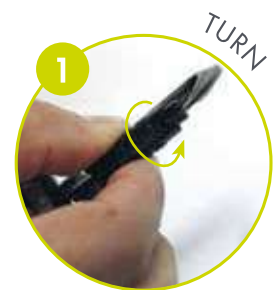

HIKING Jogging Leash

Orange & black

Item: 10818499

↕ 140 - 200 cm

2 handles - Polyester webbing

📦 12 📄 6 📦 72

Jogging leash

Double reflective strips

Ring for waste bag dispenser

Comfortable

Durable