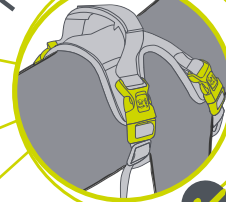

NEW 3 BUCKLES