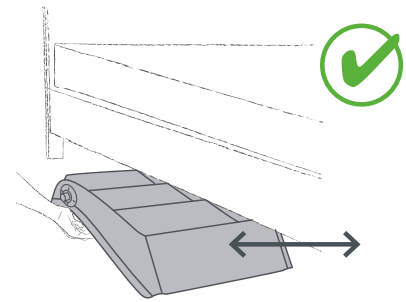

SCALA Foldable Steps

Grey

Item: 10702813

60,5 x 50 cm

PP

MAX 55 kg

ANTI-SLIP

12,5 cm
(4.9 in)

58 cm
(22.8 in)

50 cm
(19.6 in)

60,5 cm
(23.8 in)