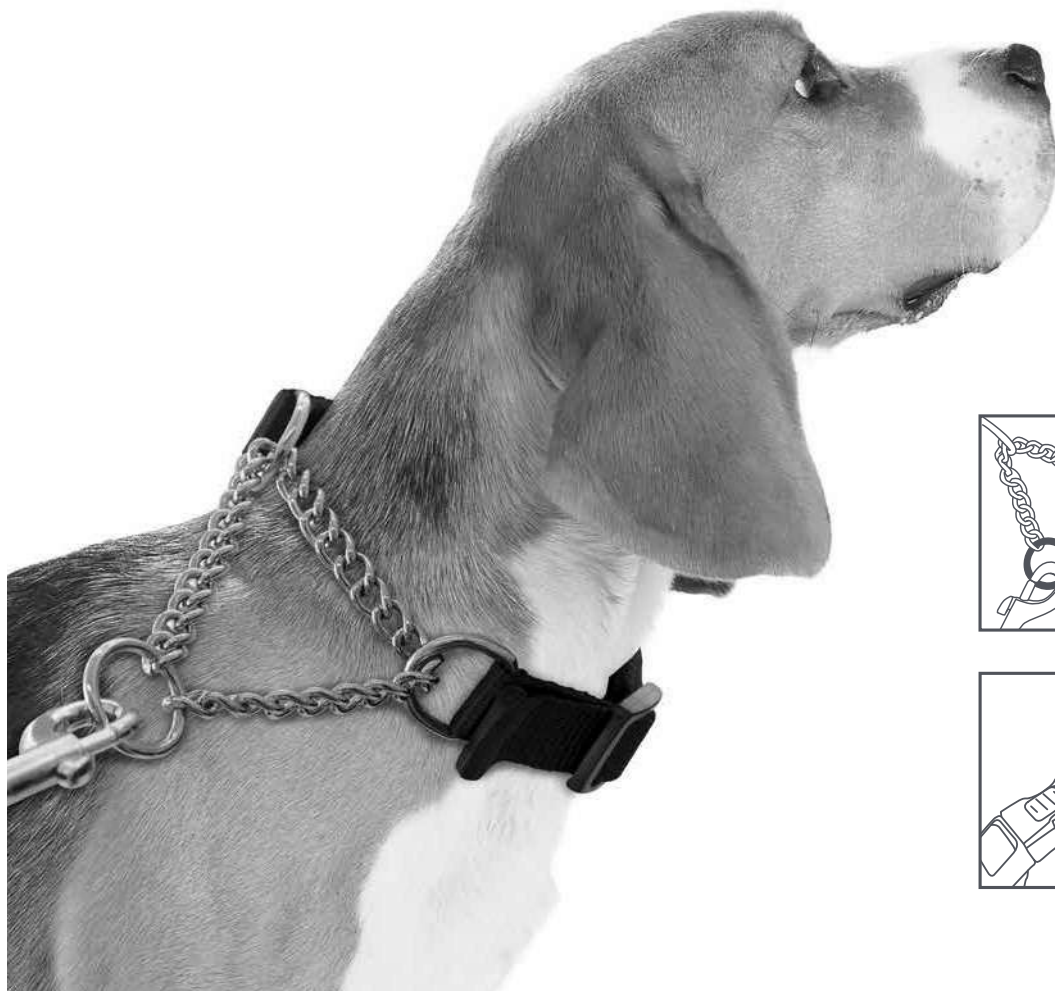

teaches your dog not to pull on the lead thanks to the choke collar buckle. The standard collar buckle allows to use it as a traditional collar.

KOMBI COLLAR XS Semi-Choke 2 in 1

Black

Item: 10811599

↙ 1,5 x 26 - 33 cm - XS

Nylon - with safety lock

📏 - 📦 72 📦 72

KOMBI COLLAR S Semi-Choke 2 in 1

Black

Item: 10811699

↙ 2 x 30 - 38 cm - S

Nylon - with safety lock

📏 - 📦 72 📦 72