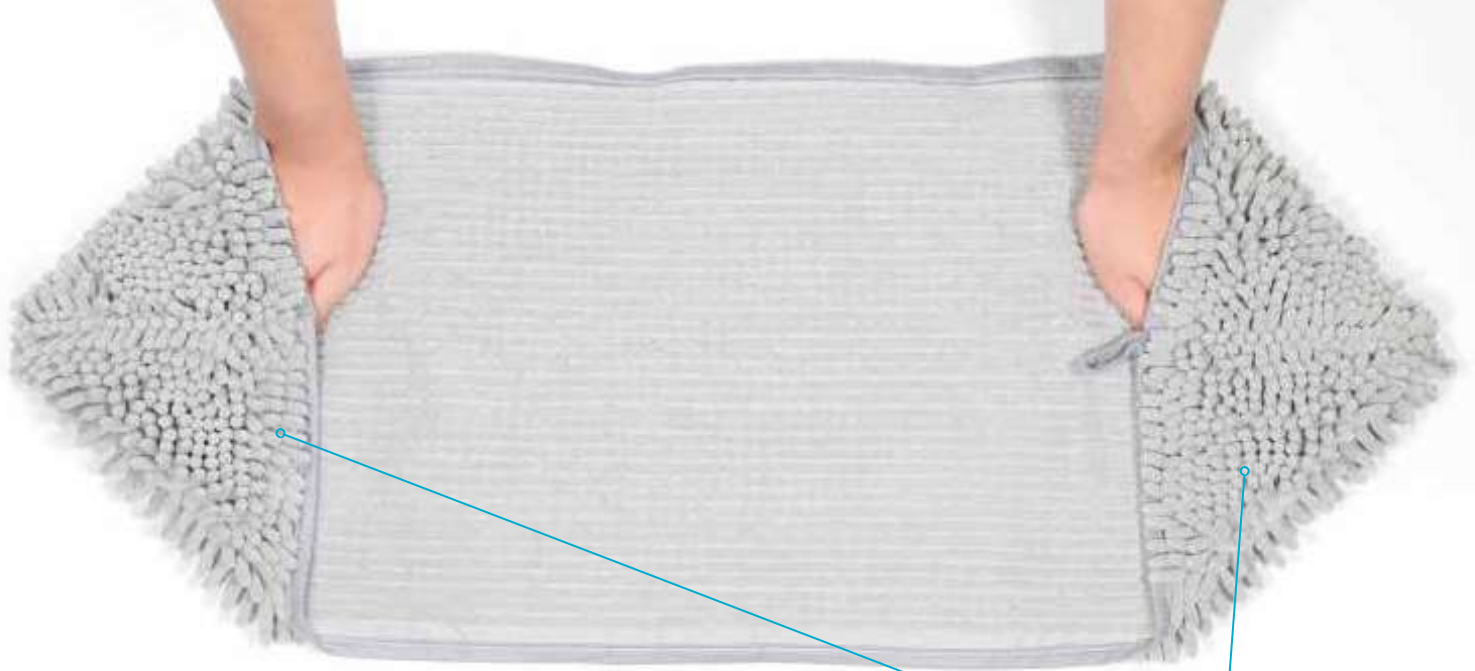

HAND POCKETS

100% OF CHENILLE FABRIC

MICROFIBRE Towel L

Light grey

Item: 10124199

60 x 85 cm - L

Polyester - Cotton

📦 - 📄 - 📦 25