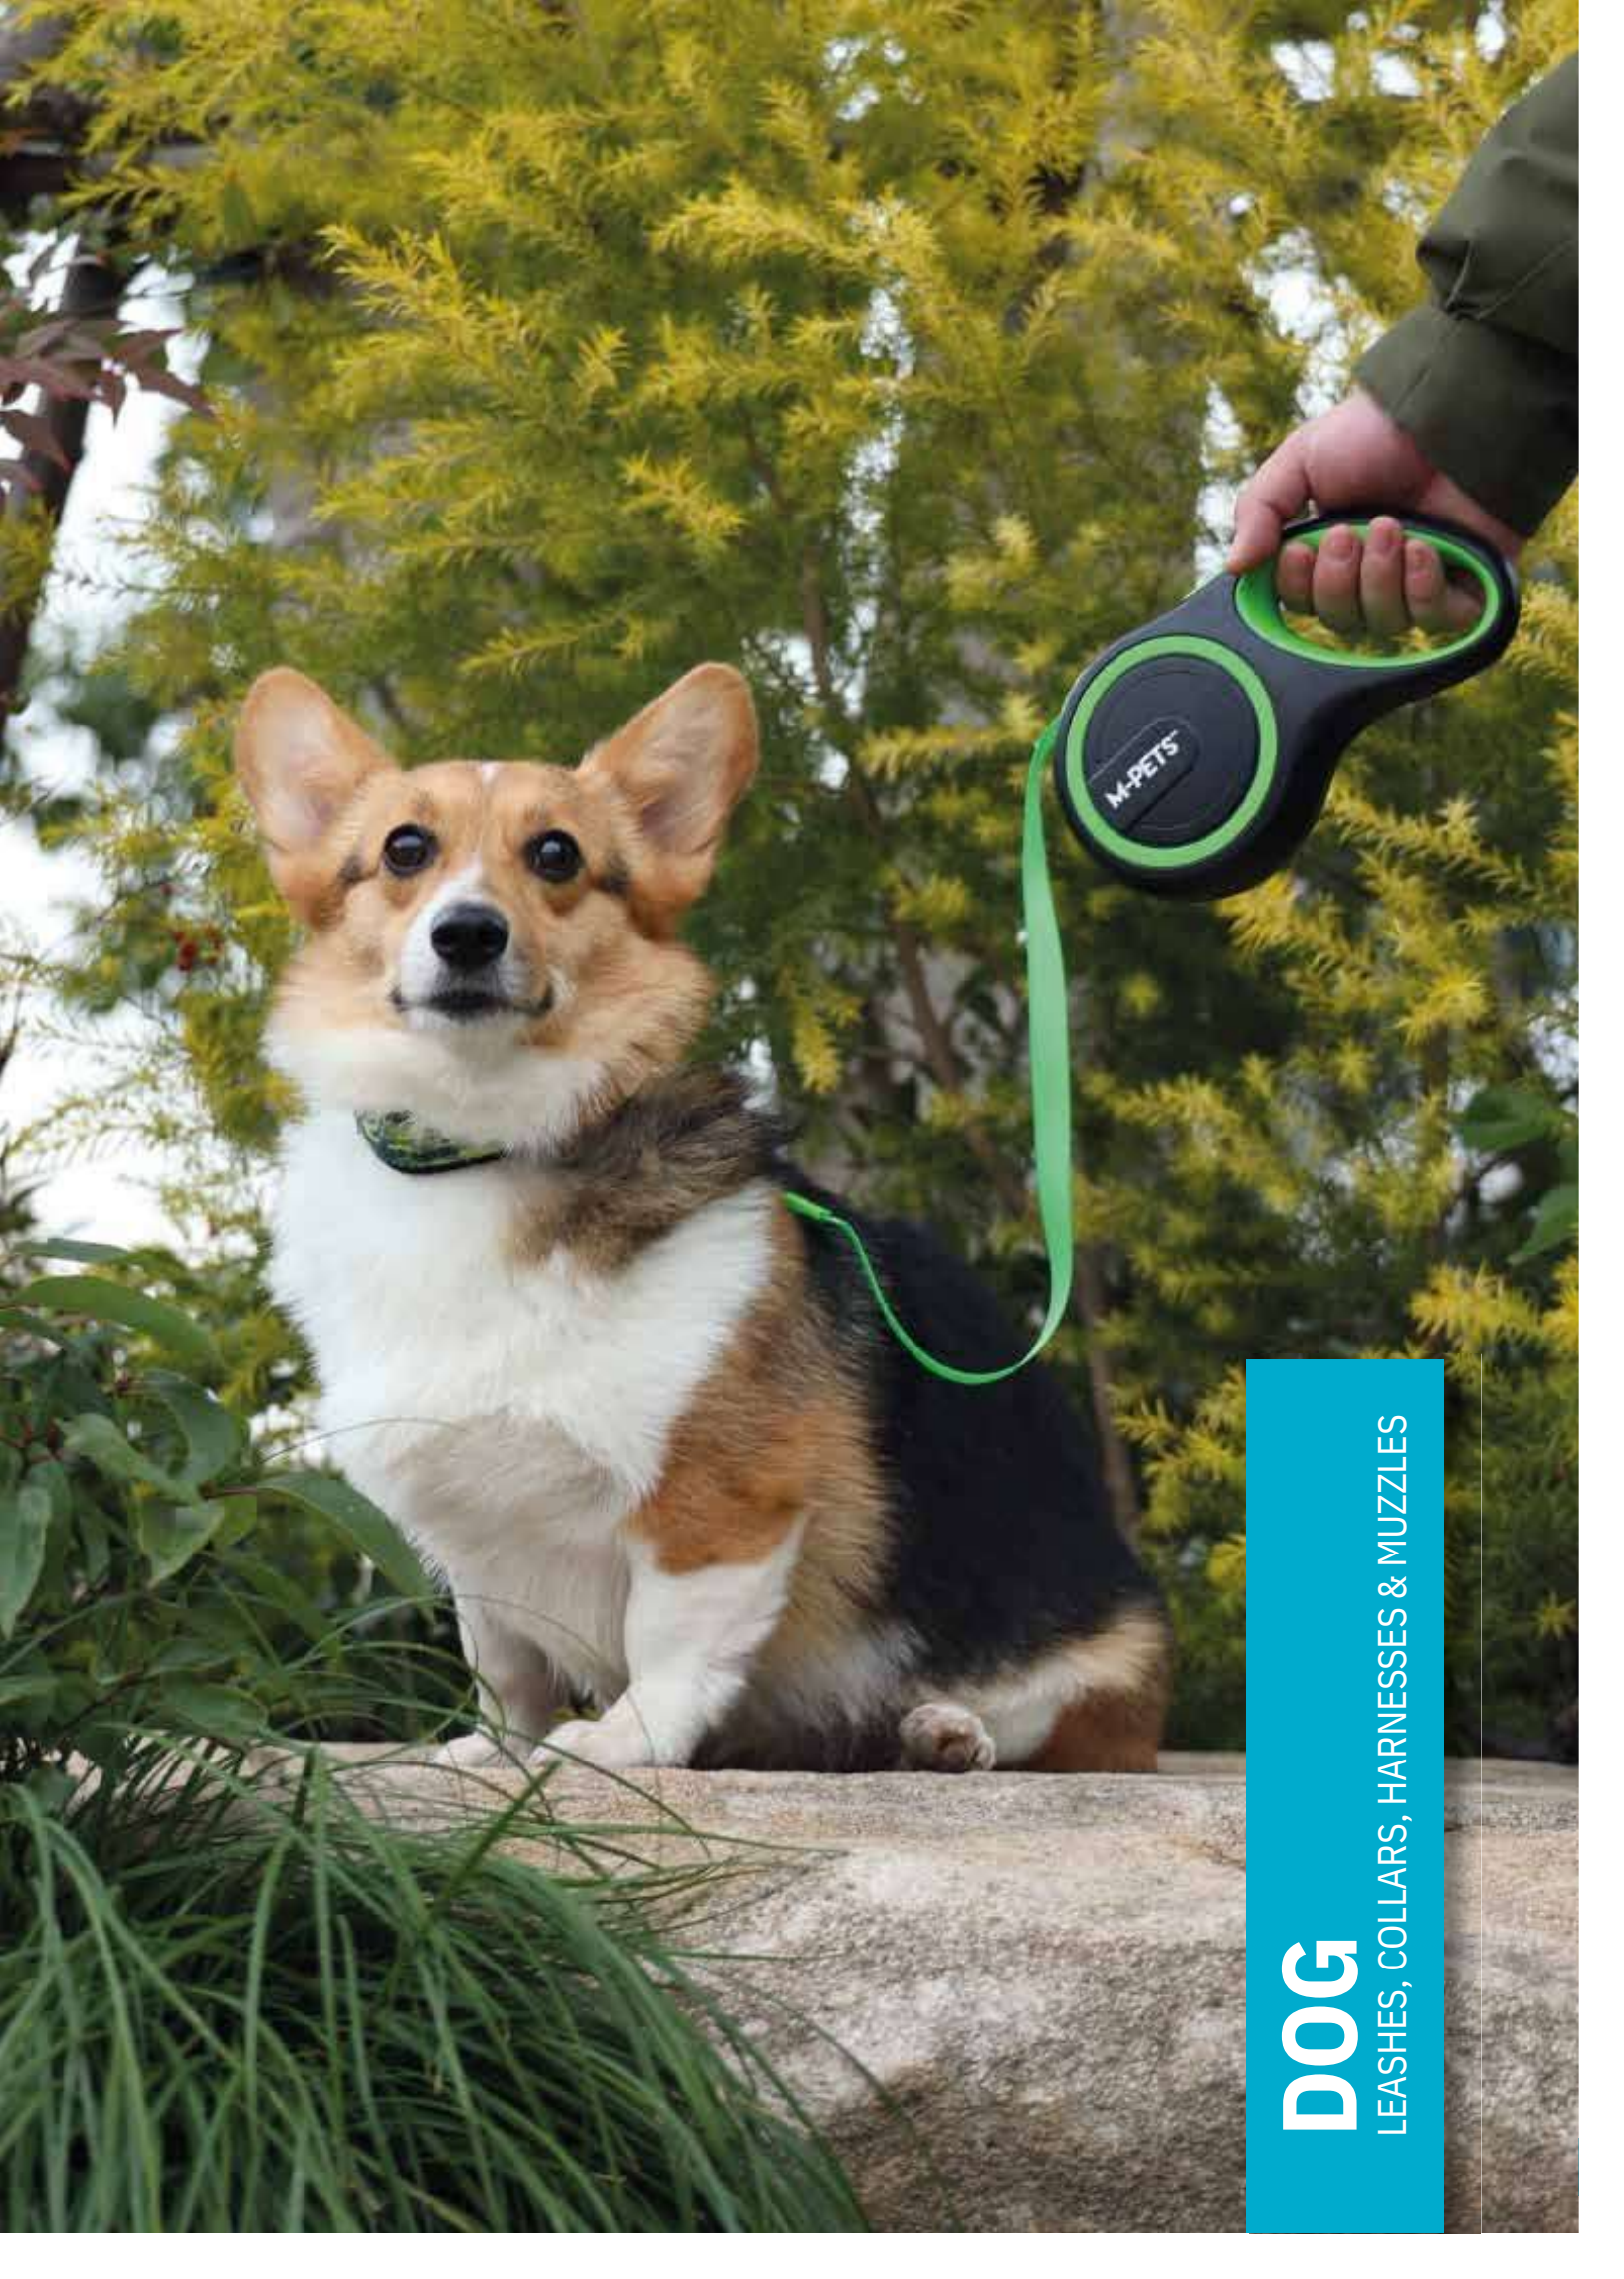

100 % BIODEGRADABLE & COMPOSTABLE

DOG

LEASHES, COLLARS, HARNESSES & MUZZLES

EXPLORE

EXPLORE Harness S

Red

Item: 10819099

Neck : 32 - 38 cm / Chest : 38 - 45 cm