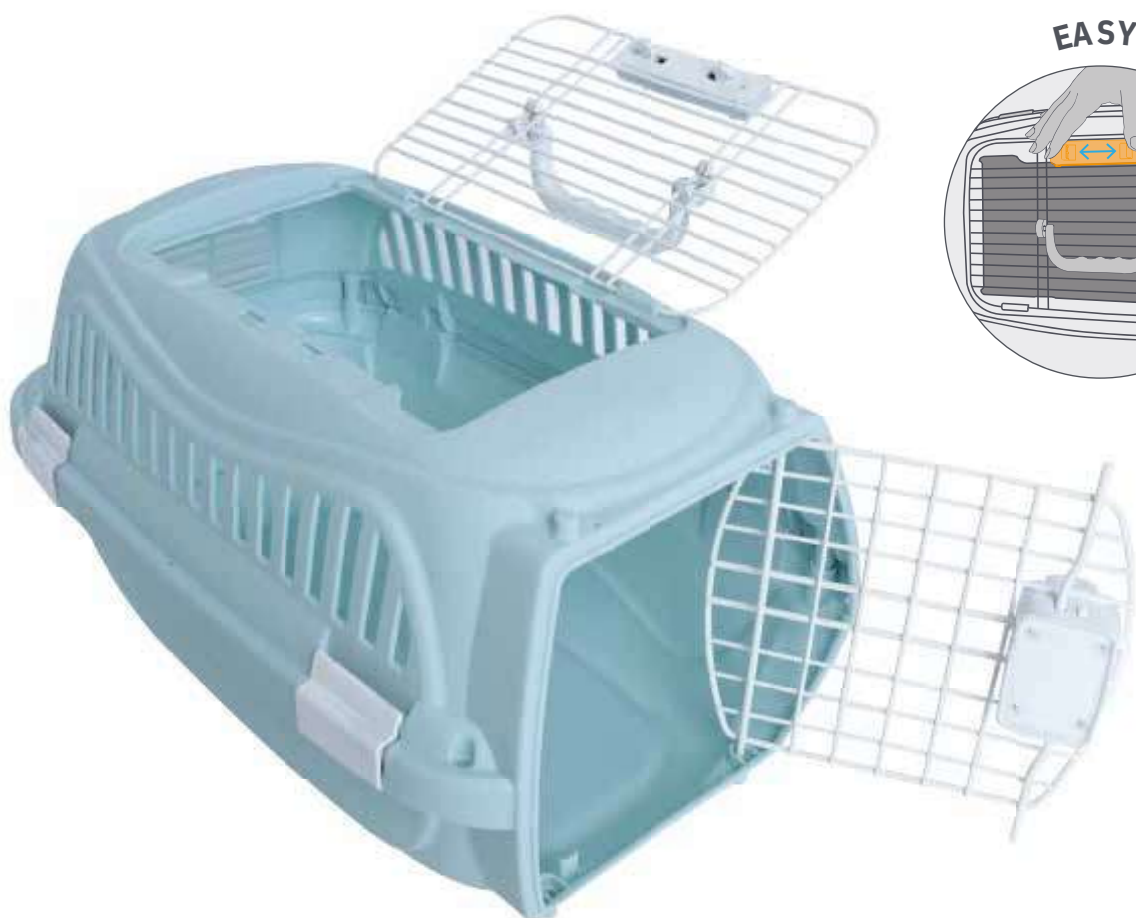

GIRO Carrier S

Light blue

Item: 10452417

↕ 51,6 x 32,7 x 29,6 cm

- **S DOG** < 4,5 kg - Plastic

📦 - 📄 6 📦 6