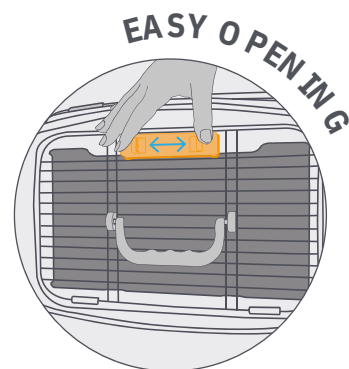

GIRO Carrier S

Light blue

Item: 10452417

↕ 51,6 x 32,7 x 29,6 cm

- **S DOG** < 4,5 kg - Plastic

📦 - 📄 6 📦 6