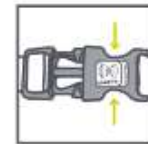

Easy opening