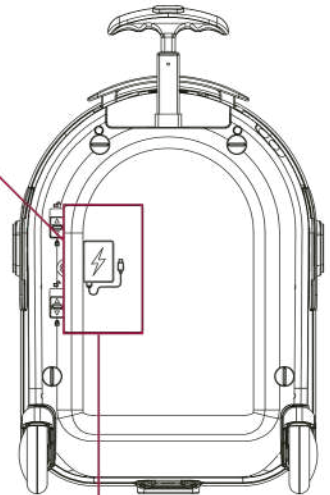

MAX 6 kg
(13.2 lbs)

Built-in fan

Night light

Cushion

Ventilation

Large opening

USB charging

Silent wheels

Bottom stand

Durable

VENTILATION

Power bank (not included)
should be installed before use
(15 x 8 x 2,5 cm)

NIGHT LIGHT

SILENT WHEELS