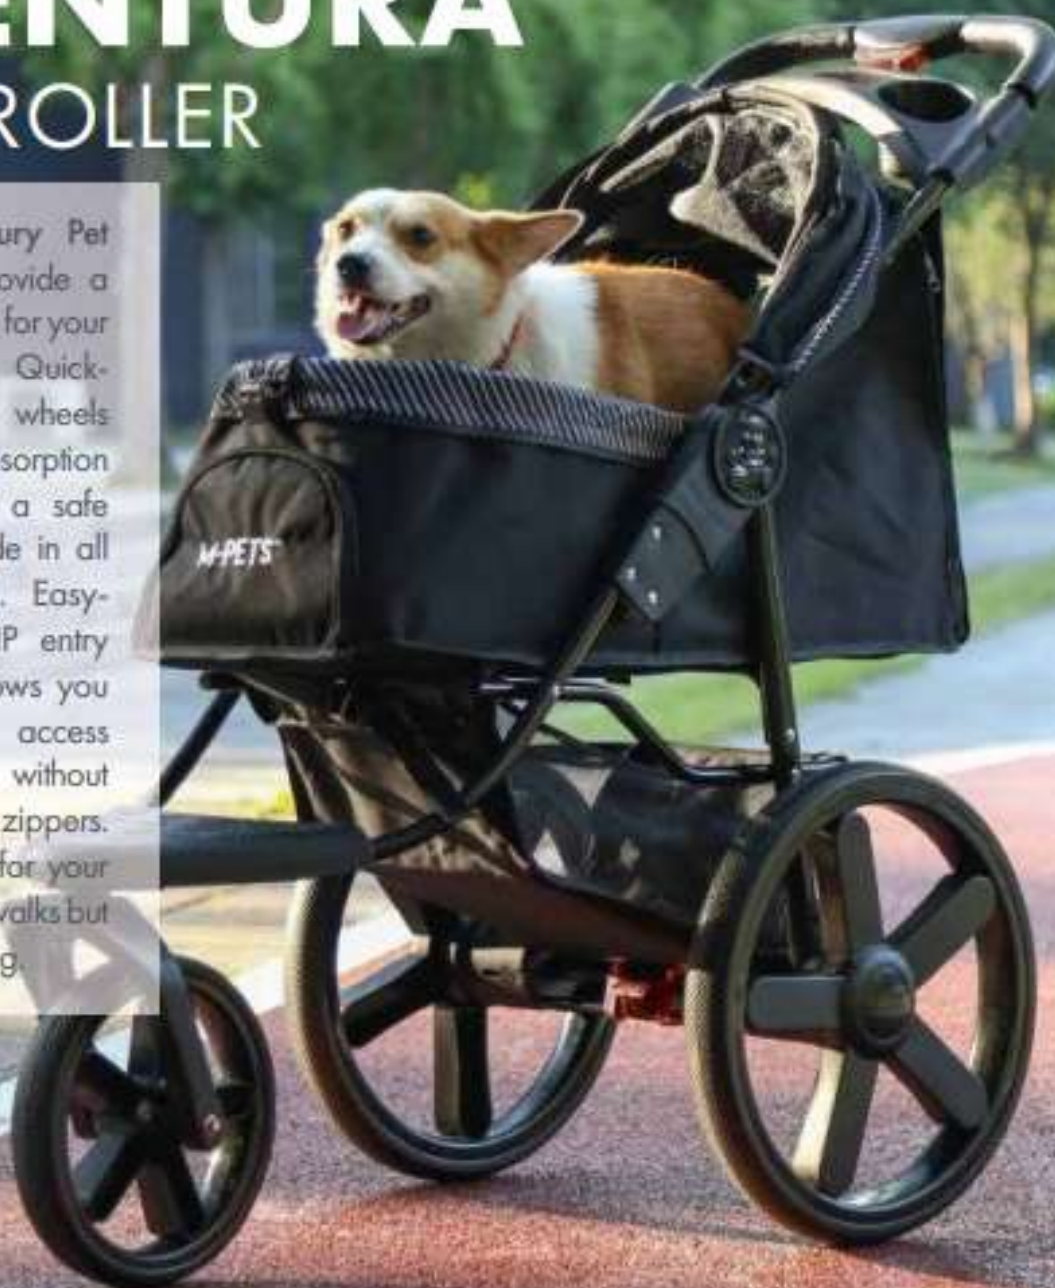

FOLDABLE

AVENTURA

PET STROLLER

M-PETS™ Luxury Pet Stroller will provide a comfortable trip for your cute pet. 16» Quick-Release rear wheels with Shock Absorption will make for a safe and smooth ride in all kinds of road. Easy-locking NO-ZIP entry technology allows you to easily gain access to your pet without fumbling with zippers. It is a best gift for your pet, who loves walks but can't go too long.