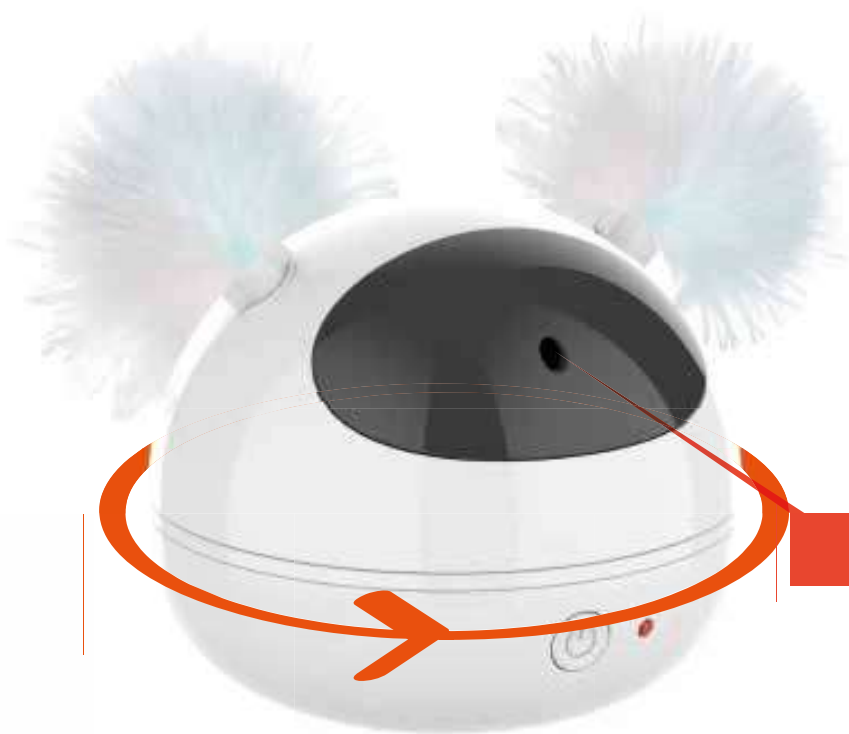

POLARIS Interactive Cat Toy

White

Item: 20631199

10 x 10 x 8,7 cm

ABS - 2 teasing bars included

72

+ spare part