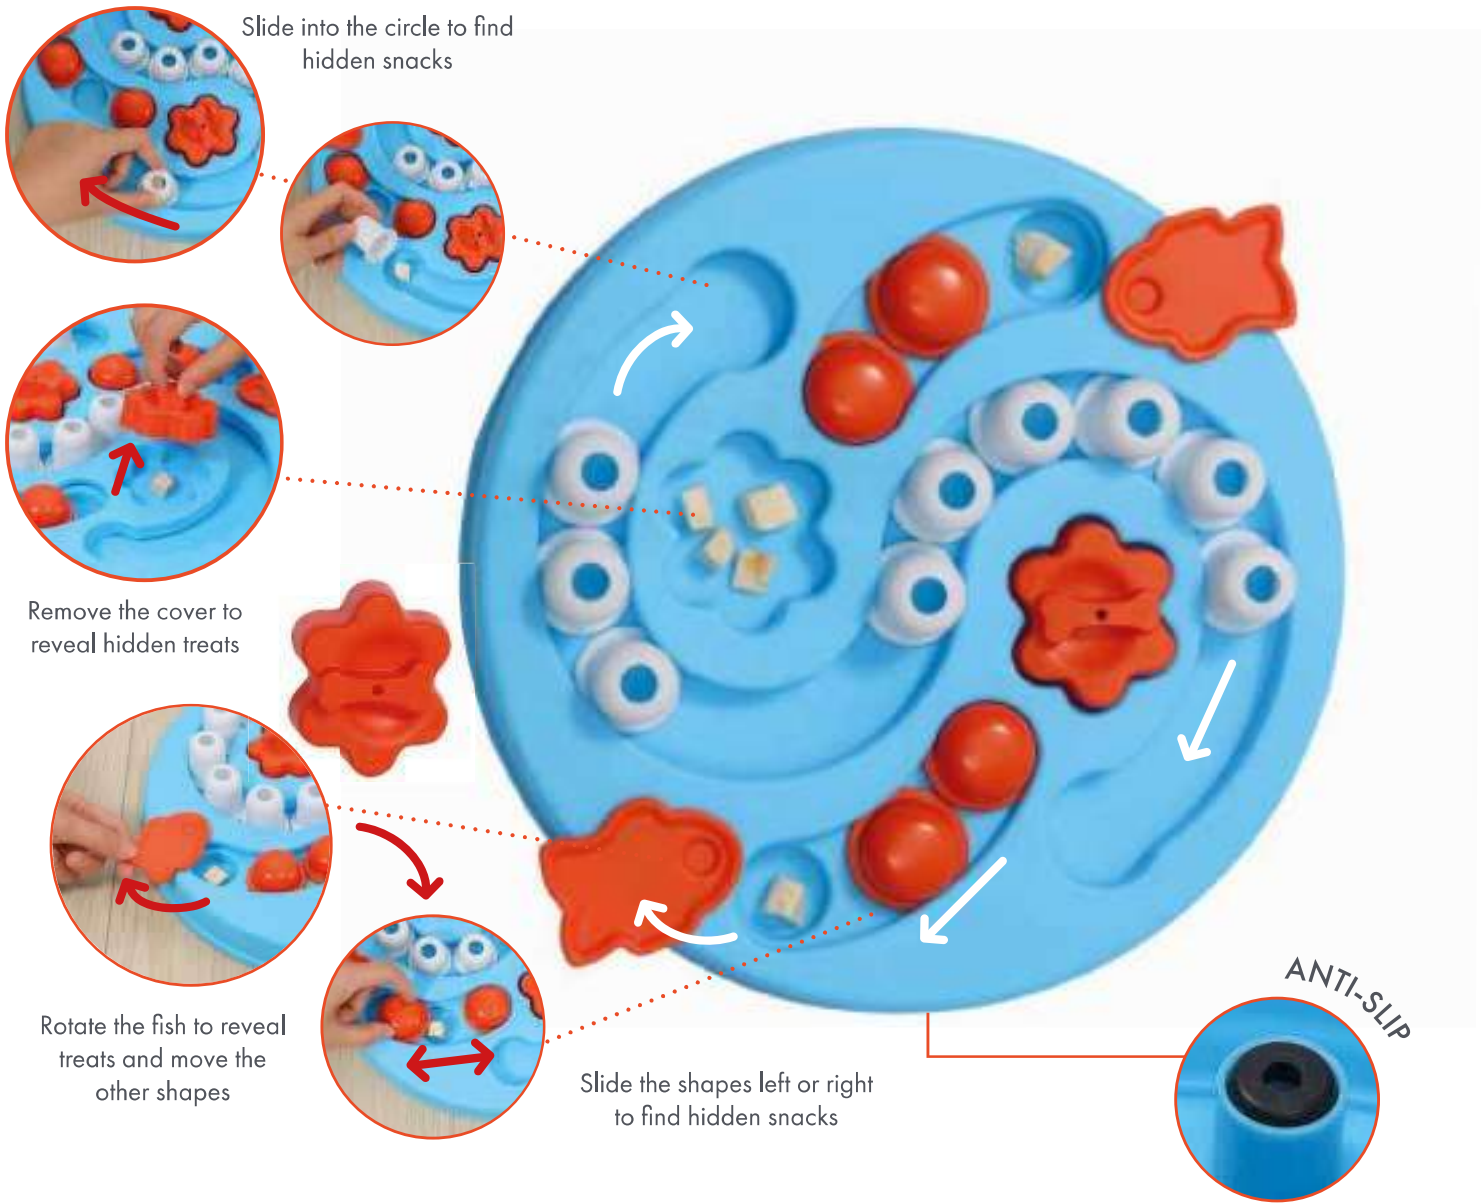

1. Fill the toy

2. Show your dog

3. Let your dog play

10 holes

18 movable sliders

FEEDING TIME

3 min.

UP TO 30 min.