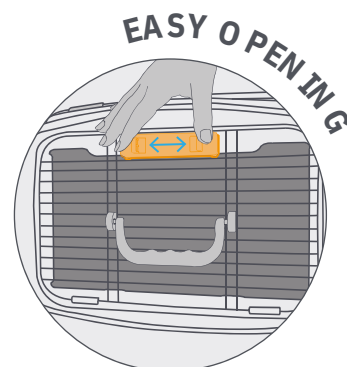

Durable

Power bank (not included) should be installed before use (15 x 8 x 2,5 cm)

GIRO Carrier S

Light blue

Item: 10452417

↕ 51,6 x 32,7 x 29,6 cm

- **S DOG** < 4,5 kg - Plastic

📦 - 📄 6 📦 6