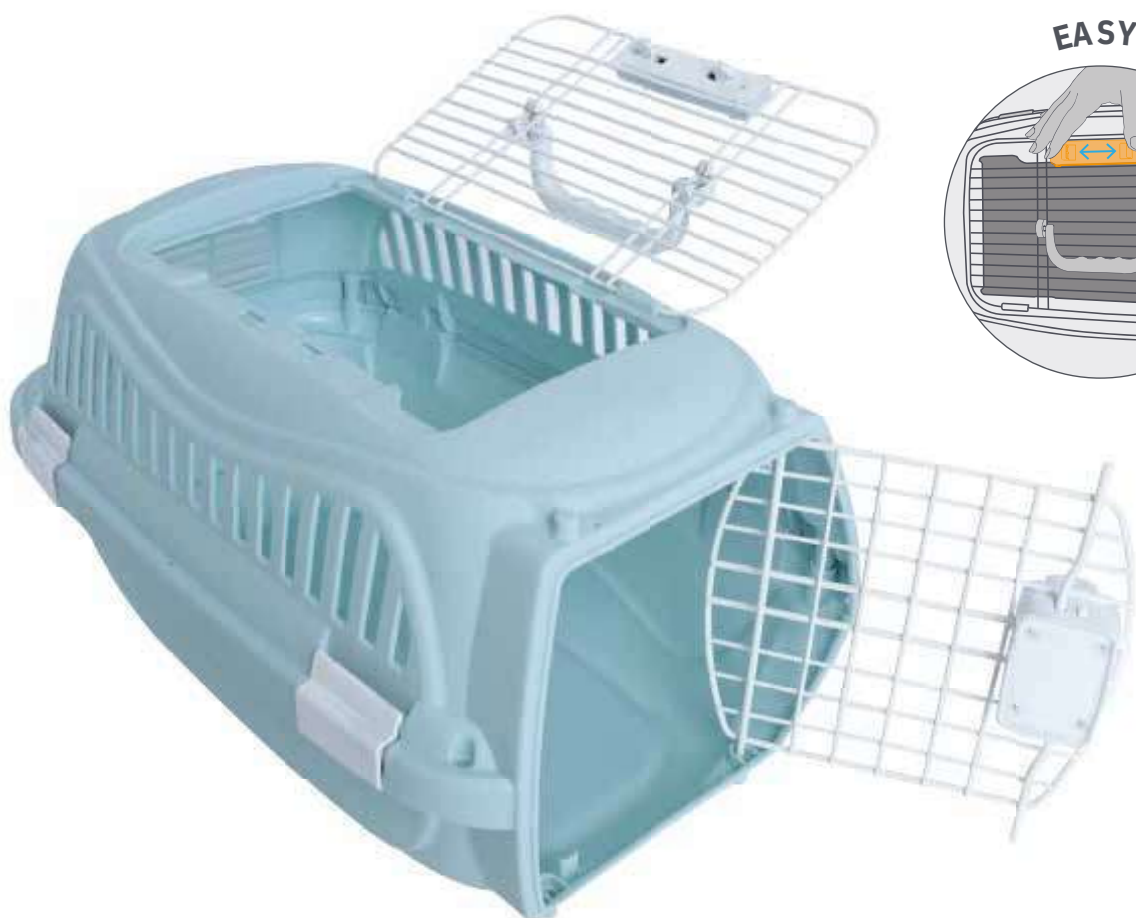

Durable

Power bank (not included) should be installed before use (15 x 8 x 2,5 cm)

GIRO Carrier S

Light blue

Item: 10452417

↕ 51,6 x 32,7 x 29,6 cm

- **S DOG** < 4,5 kg - Plastic

📦 - 📄 6 📦 6