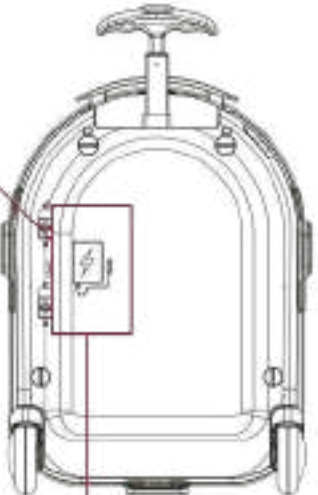

MAX 6 kg
(13.2 lbs)

Built-in fan

Night light

Cushion

Ventilation

Large opening

USB charging

Silent wheels

Bottom stand

Durable

Power bank (not included) should be installed before use (15 x 8 x 2,5 cm)