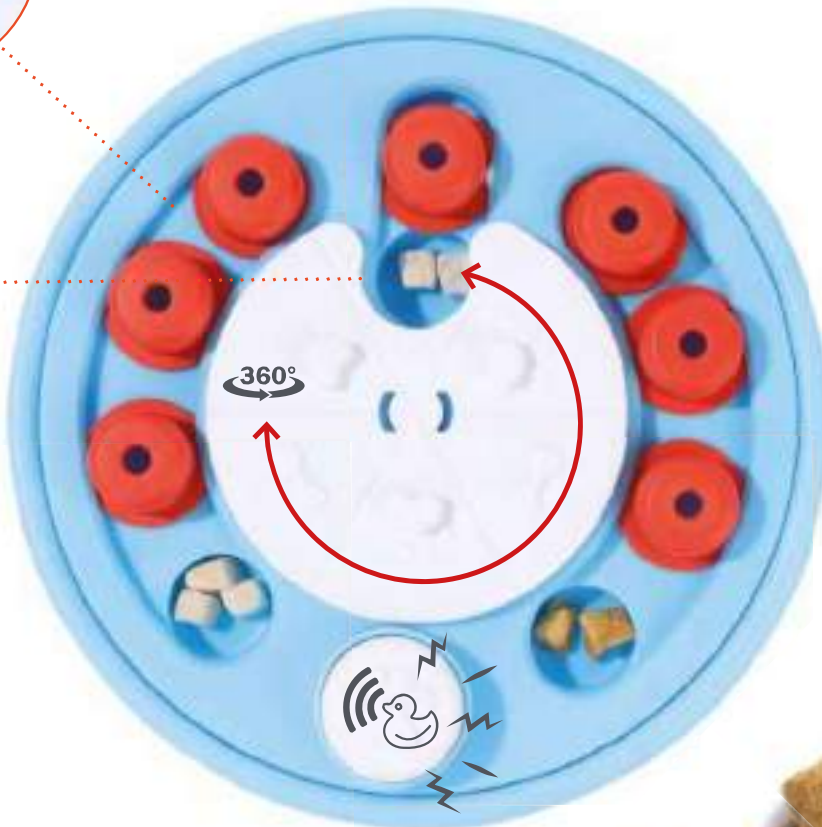

Item: 10658399

↓ 24,5 x 24,5 x 5,6 cm

Level 2 - 15 holes, 8 movable sliders - PP

☑ - 📄 - 📦 24

- 1 Easy
- 2 **MEDIUM**
- 3 Difficult
- 4 Expert

Move the slider left or right to find hidden food

Move the slider in the middle to unlock the centre part