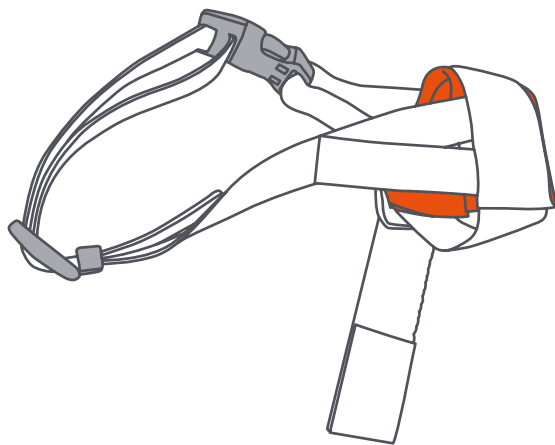

SOFT Muzzle M

Orange & black

Item: 10819699

↙ Neck : 30 - 45,5 cm/

Snout : 22,5 - 30 cm

Polyester, neoprene

📦 24 📄 4 📦 96

6 953182 733898