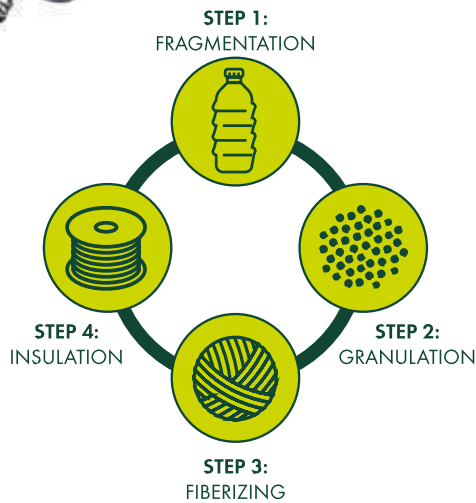

ECO COLLARS

ZANY

ECO COLLARS

Made from
**100% RECYCLED
PLASTIC BOTTLES**

**REUSE
RECYCLE
REDUCE**

3x

PIXIE ECO Collar

Black