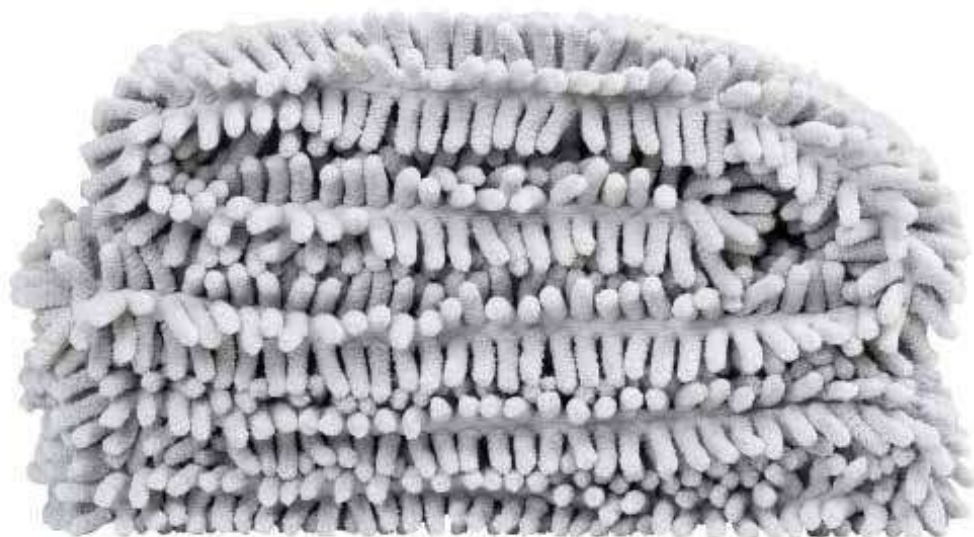

📦 - 📦 - 📦 50

HAND POCKETS

100% OF CHENILLE FABRIC

MICROFIBRE Towel L

Light grey

Item: 10124199

60 x 85 cm - L

Polyester - Cotton