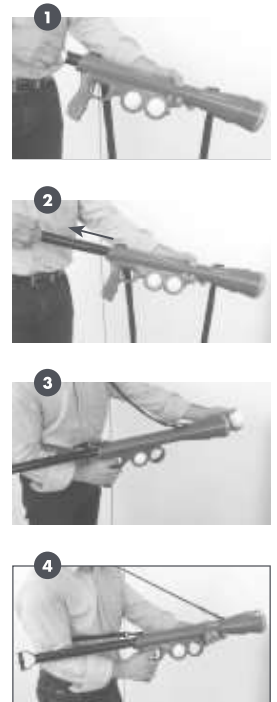

INSTRUCTIONS: