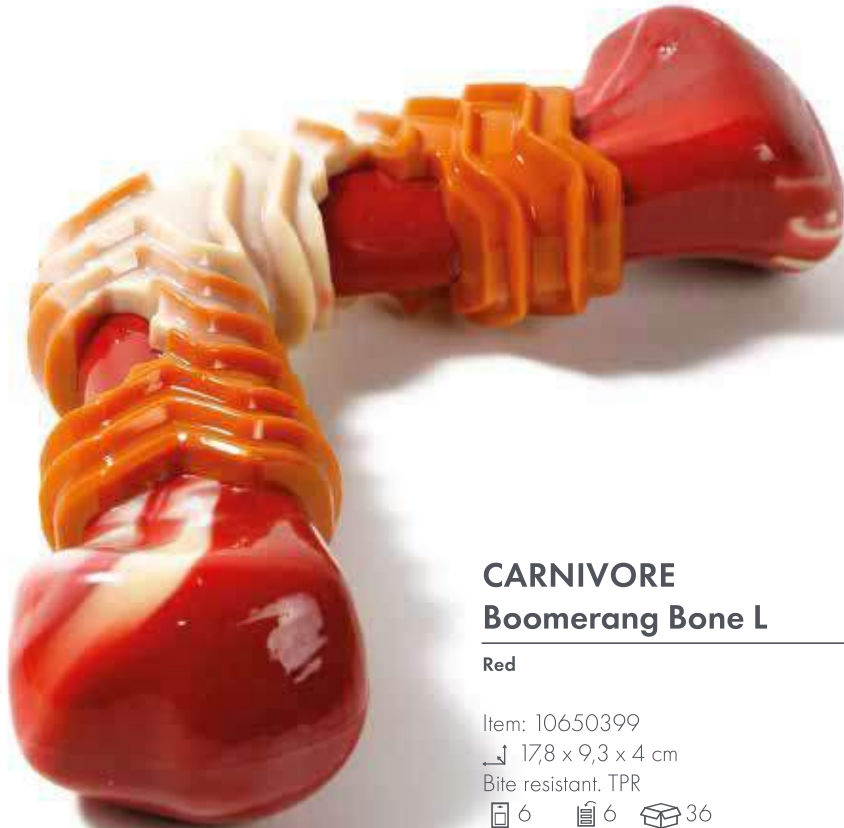

In summary, our new carnivore dog toys are:

- > **Strong and durable**
- > **Bite resistant**
- > **Bacon scented**
- > **Perfect for all breeds and sizes**

Bite resistant*

Durable

CARNIVORE Boomerang Bone S

Yellow

Item: 10650299

12,5 x 6 x 3,7 cm

Bite resistant. TPR

8 6 48

  bacon scented

6 953182 725763

CARNIVORE Boomerang Bone L

Red

Item: 10650399

↓ 17,8 x 9,3 x 4 cm

Bite resistant. TPR

📦 6 📦 6 📦 36

bacon scented

6 953182 725770

CARNIVORE Ring Bone S