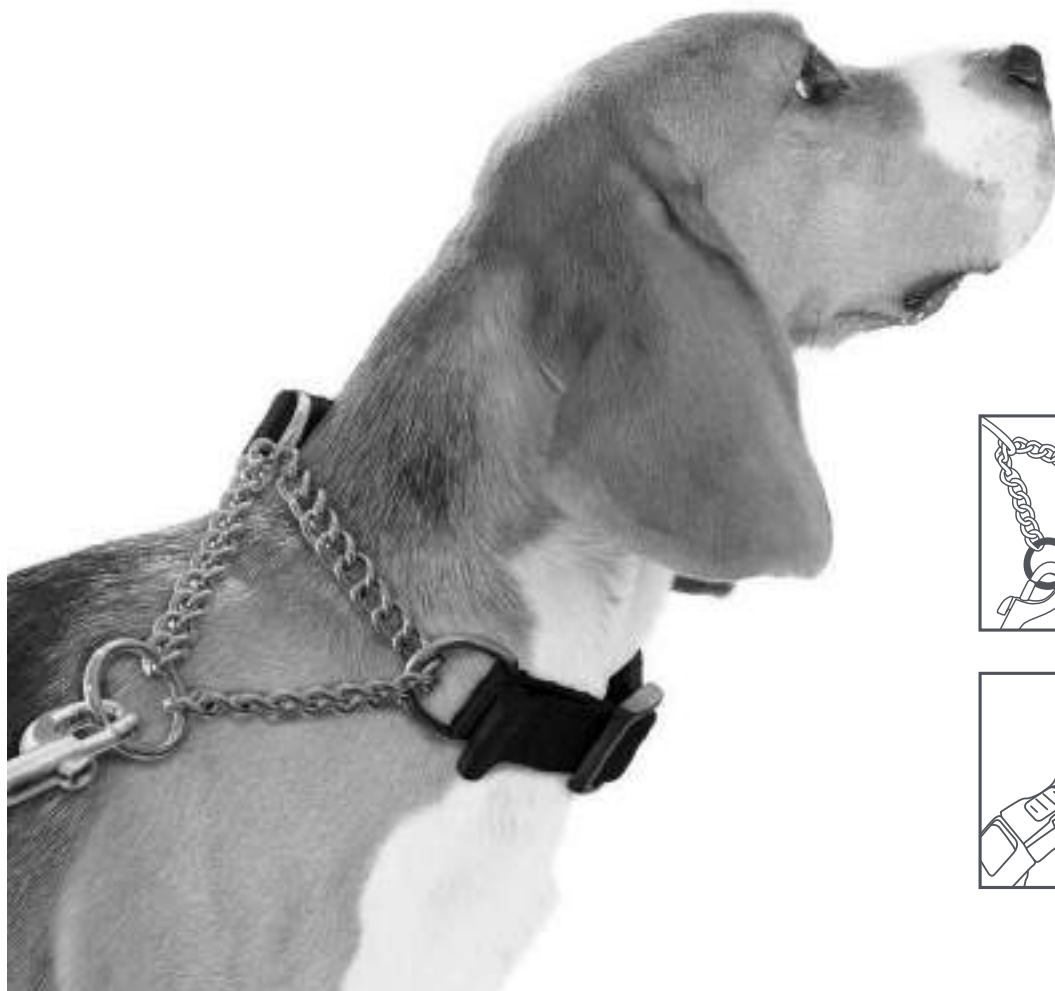

The KOMBI COLLAR

teaches your dog not to pull on the lead thanks to the choke collar buckle. The standard collar buckle allows to use it as a traditional collar.

KOMBI COLLAR XS Semi-Choke 2 in 1

Black

Item: 10811599

↙ 1,5 x 26 - 33 cm - **XS**

Nylon - with safety lock

📦 - 📄 72 📦 72

KOMBI COLLAR S Semi-Choke 2 in 1

Black

Item: 10811699

↙ 2 x 30 - 38 cm - **S**

Nylon - with safety lock

📦 - 📄 72 📦 72