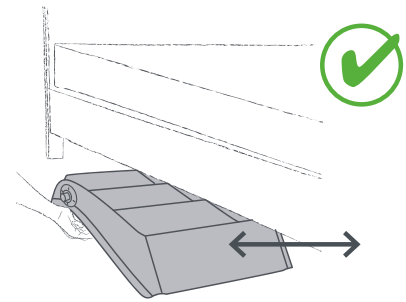

SCALA Foldable Steps

Grey

Item: 10702813

60,5 x 50 cm

PP

MAX 55 kg