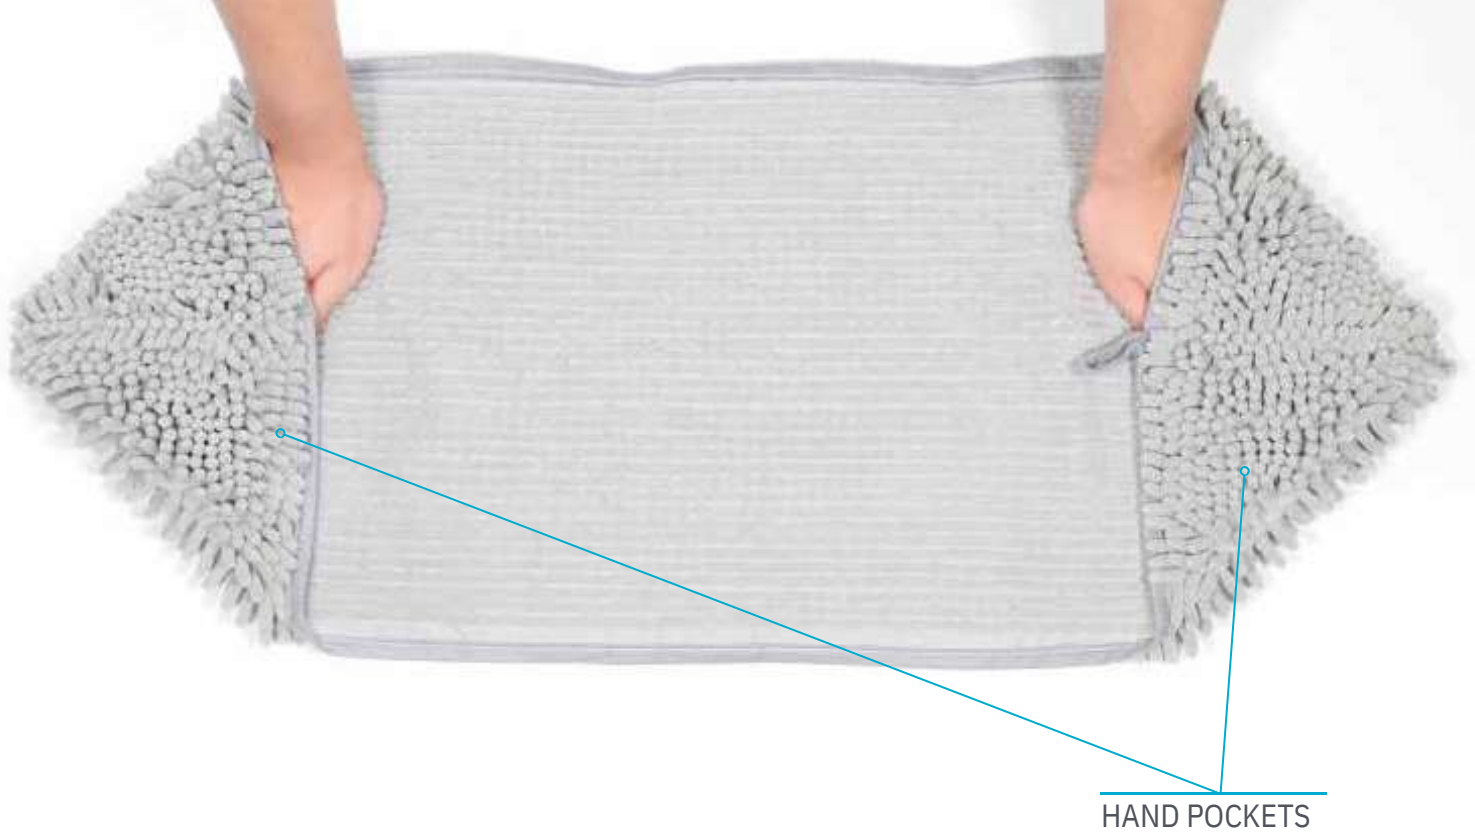

HAND POCKETS

100% OF CHENILLE FABRIC

MICROFIBRE Towel L

Light grey

Item: 10124199

60 x 85 cm - L

Polyester - Cotton

📦 - 📄 - 📦 25