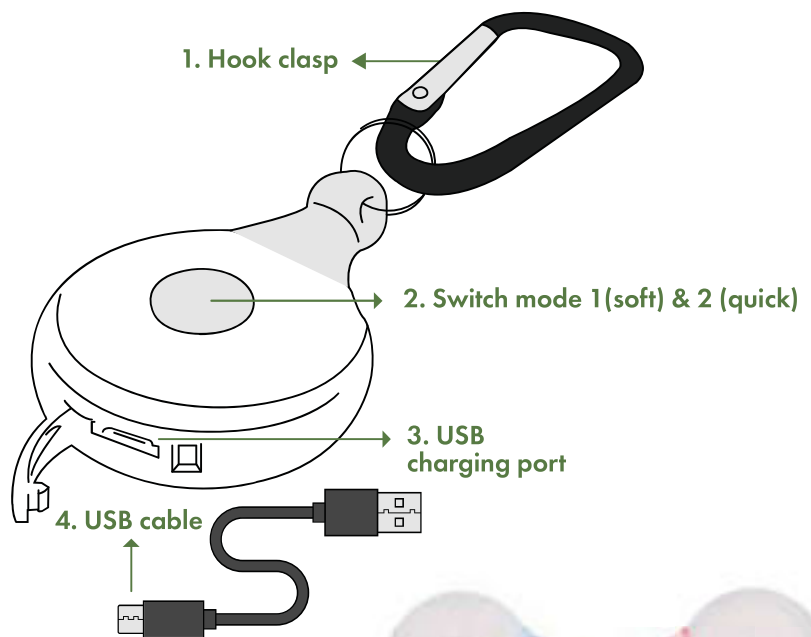

MODE 1 (SLOW)

MODE 2 (FAST)