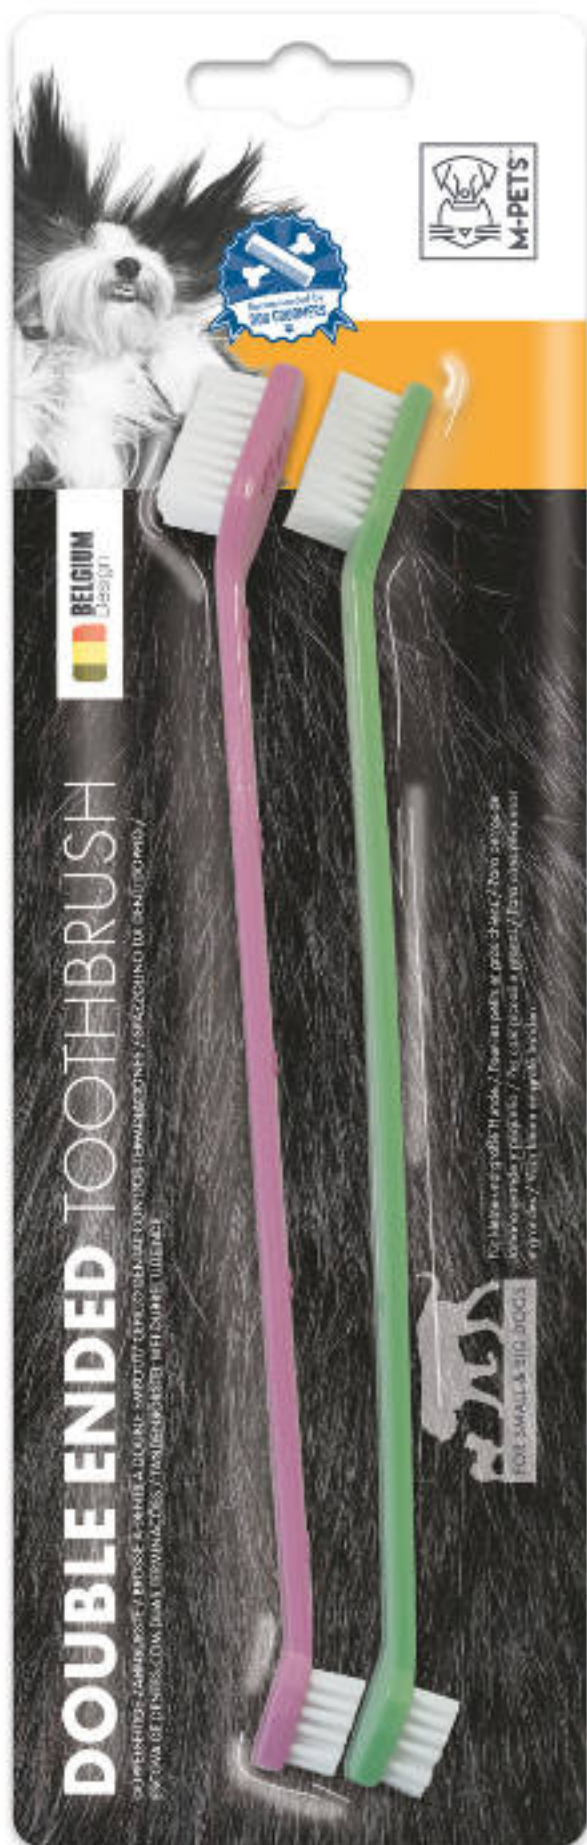

HIGH QUALITY TPR
BRISTLES clean the
entire paw
all at once

Soft & durable

360° cleaning

Easy to clean

Cleans paws

Add water + soap

INSTRUCTIONS

DOUBLE ENDED Toothbrush