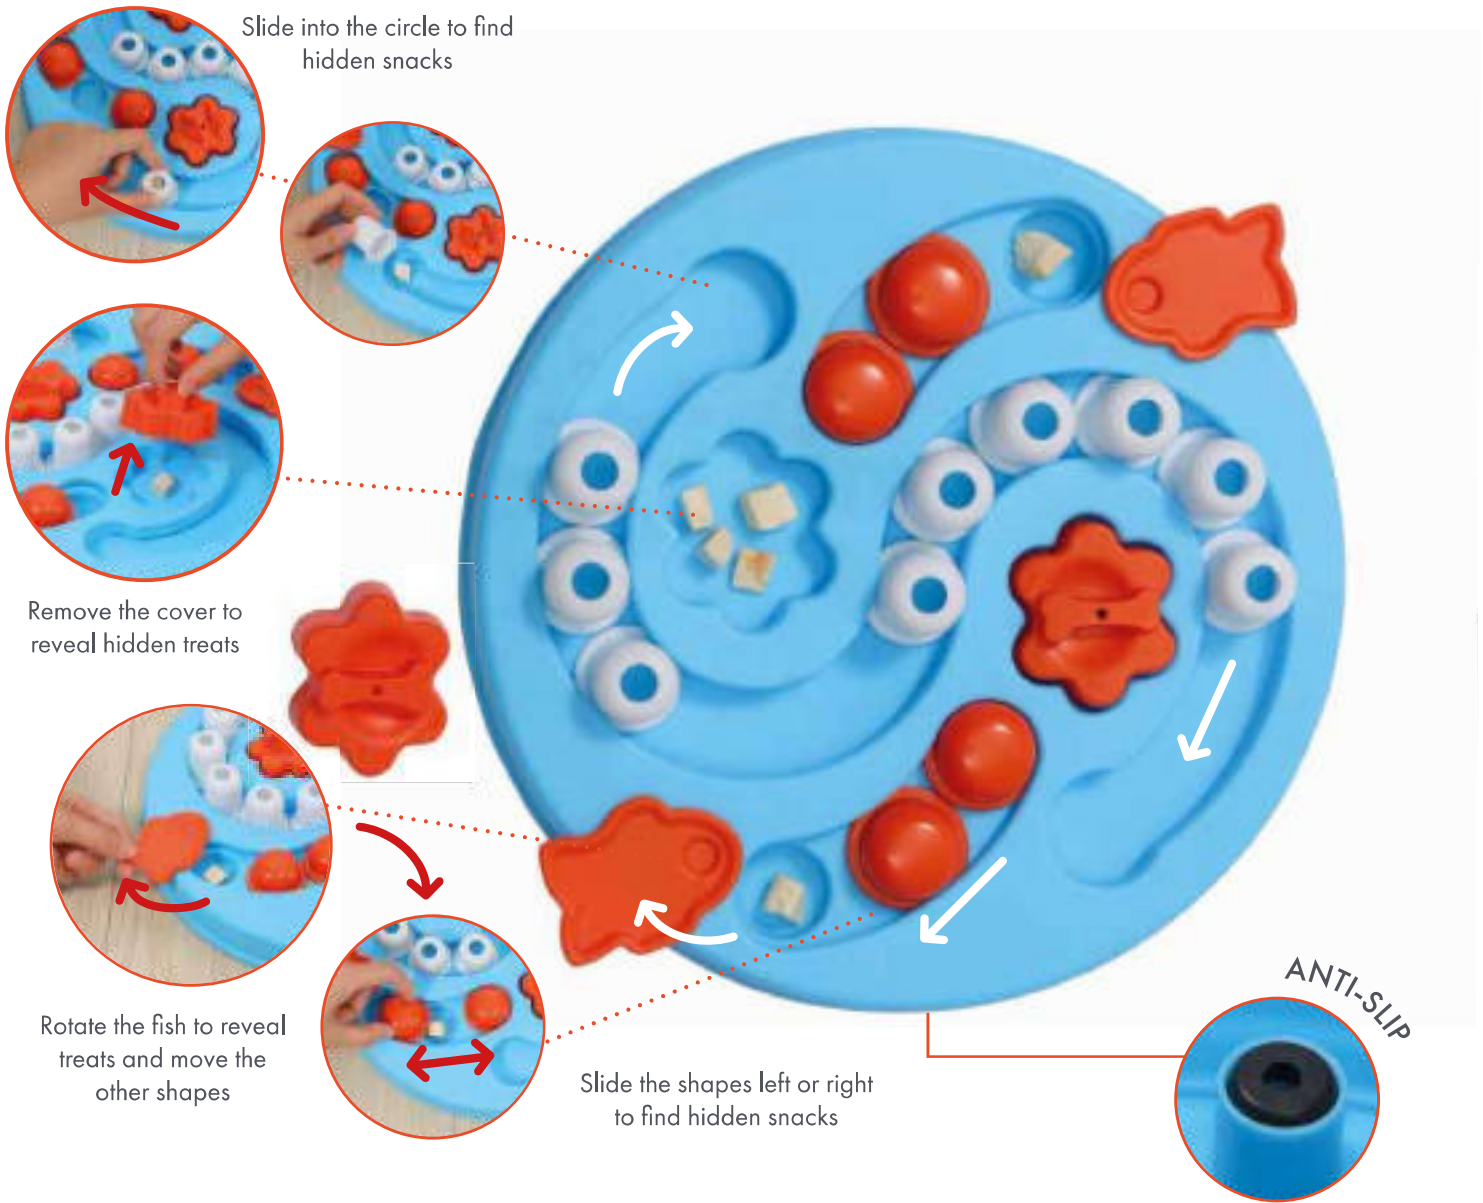

1. Fill the toy

2. Show your dog

3. Let your dog play

10 holes

18 movable sliders

FEEDING TIME

3 min.

UP TO 30 min.