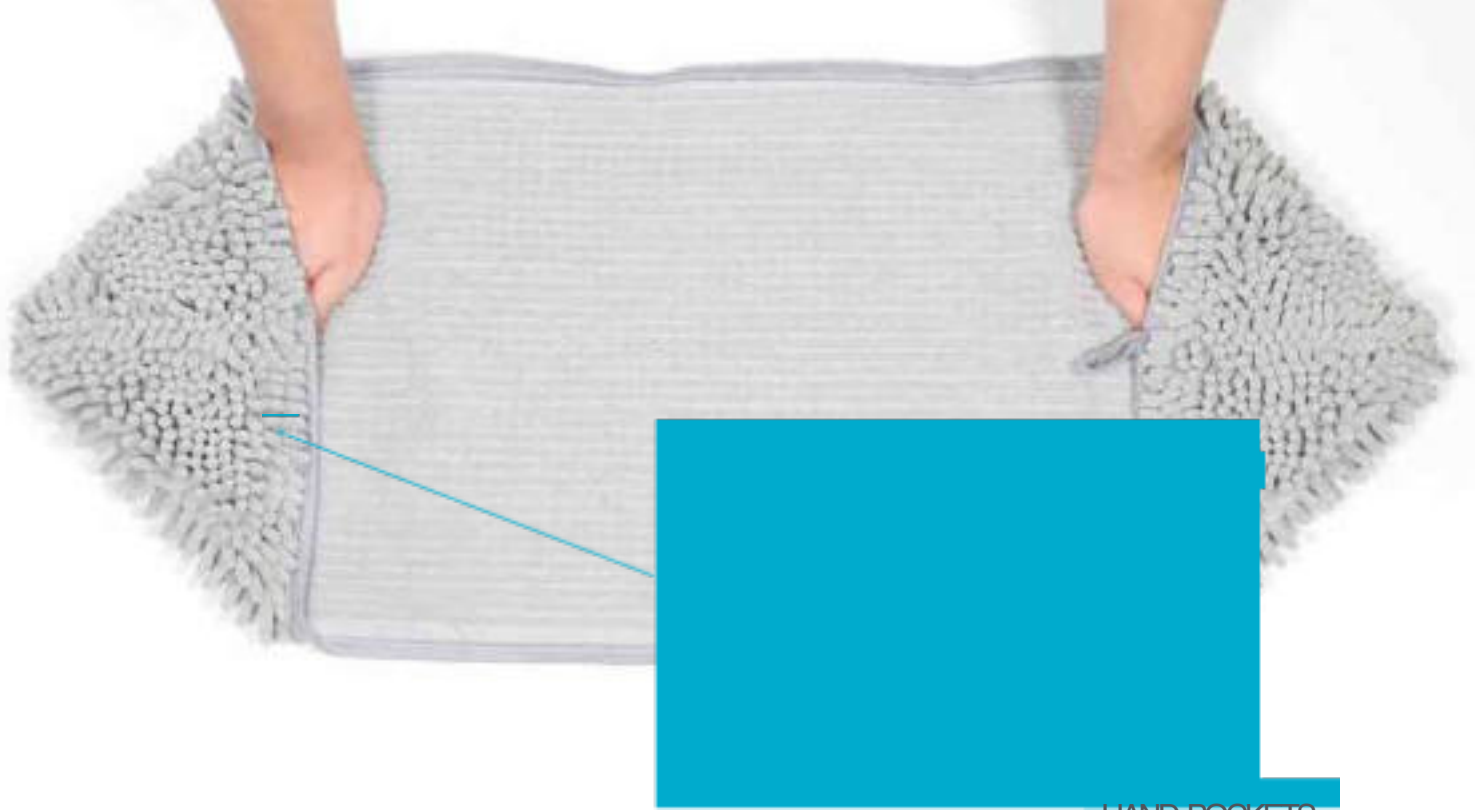

HAND POCKETS

MICROFIBRE Towel L

Light grey

Item: 10124199

60 x 85 cm - L

Polyester - Cotton

📦 - 📦 - 📦 25

100% OF CHENILLE FABRIC