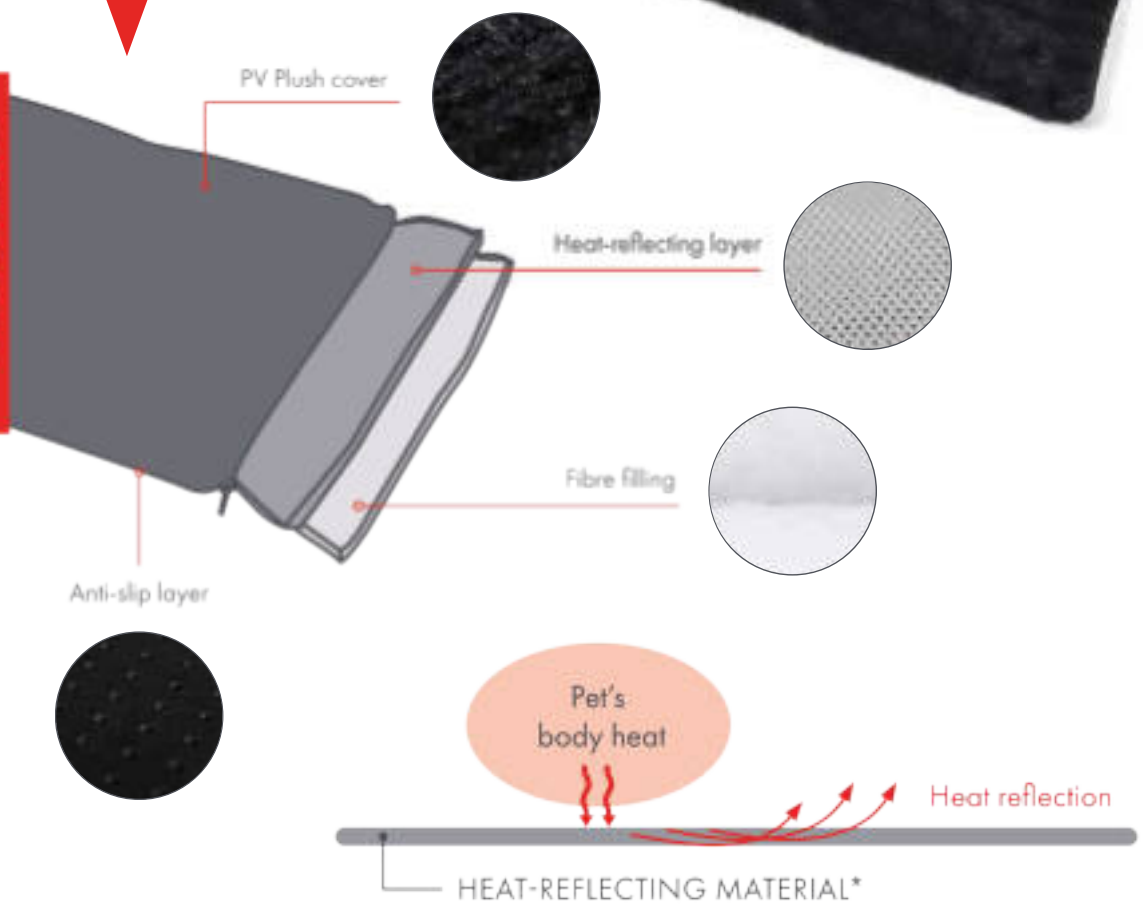

ANTI-SLIP

122 cm
48 in

92 cm
36.2 in

23 cm
9 in

ELEVATED FOR
COMFORT

AERATION

WINTER

4 LAYERS