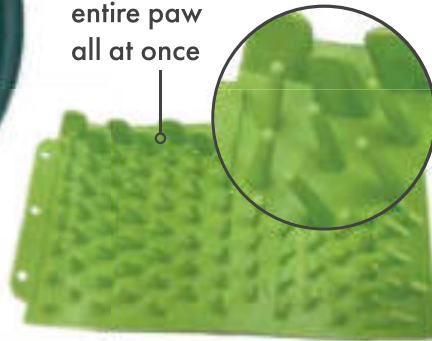

HIGH QUALITY TPR
BRISTLES clean the
entire paw
all at once

Soft & durable

360° cleaning

Easy to clean

Cleans paws

Add water + soap

INSTRUCTIONS

DOUBLE ENDED Toothbrush