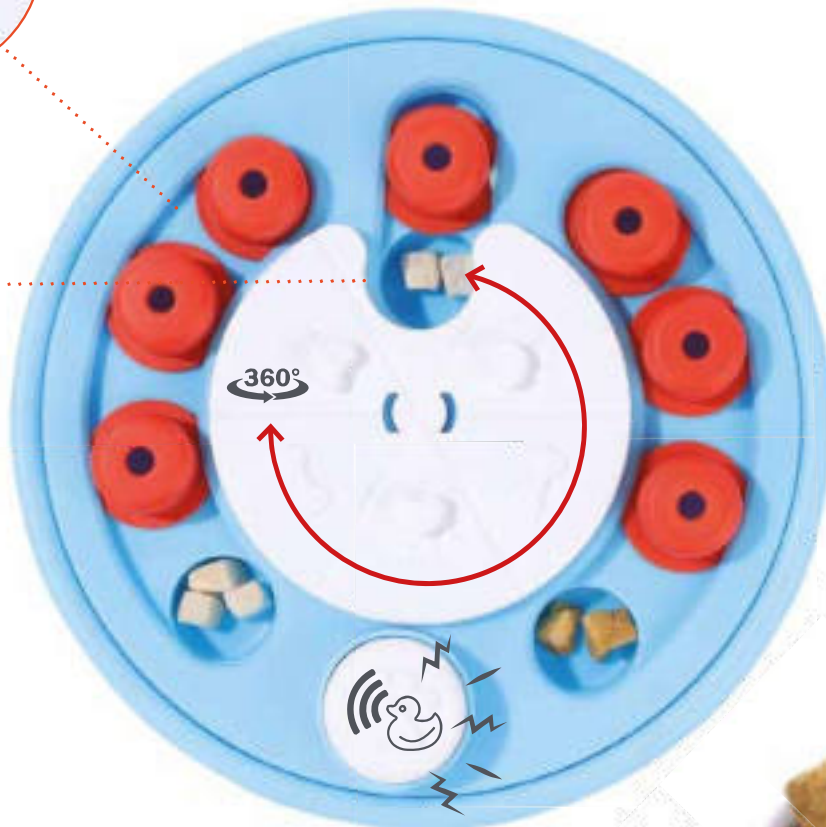

Move the slider left or right to find hidden food

Move the slider in the middle to unlock the centre part

4 SUCTION CUPS

NEW

DARWIN Brainy Game

Blue, orange & white

Item: 10649999

14 x 13,5 x 3 cm