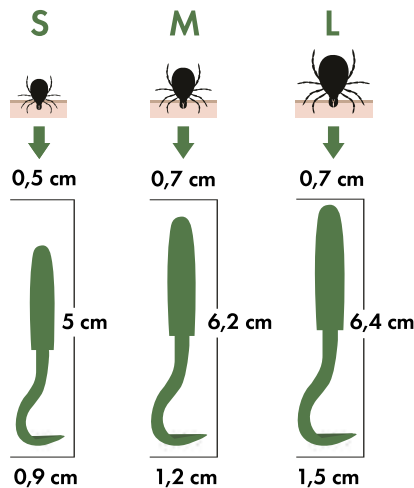

L 6.4 x 1.5 x 0.7 cm

M 6.2 x 1.2 x 0.7 cm

S 5 x 0.9 x 0.5 cm

99% recycled plastic

📄 - 📄 - 📦 160

6 953182 753049

Put the hook around the tick and rotate; it will separate after 2-3 turns**

BAMBOO Double-sided Pin Brush