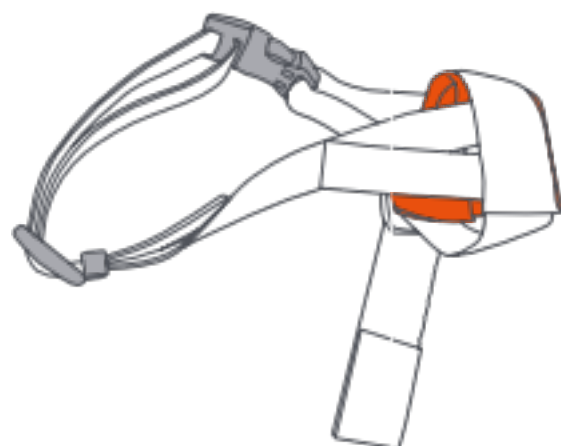

SOFT Muzzle M

Orange & black

Item: 10819699

Neck : 30 - 45,5 cm/
Snout : 22,5 - 30 cm

Polyester, neoprene

24 4 96

6 953182 733898