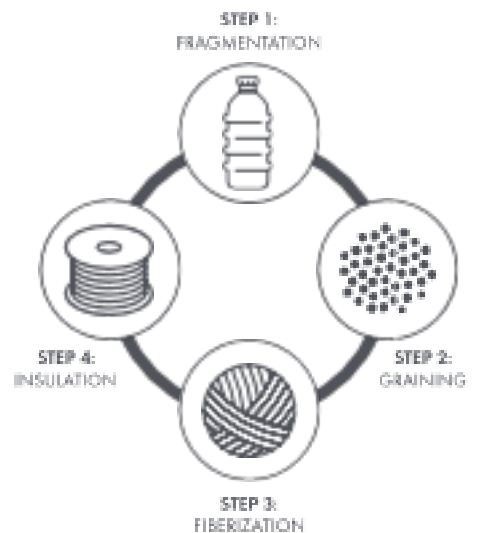

White & green

Item: 10643199

35 x 30 x 9 cm

99% recycled polyester, jute, plastic

8 3 24

FRAGMENTATION:

Cleaning and Disinfecting plastic bottles, crushing them into fragments

GRAINING: