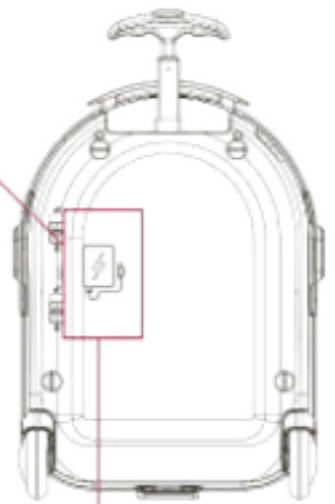

MAX 6 kg
(13.2 lbs)

Built-in fan

Night light

Cushion

Ventilation

Large opening

USB charging

Silent wheels

Bottom stand

Durable

VENTILATION

Powerbank (not included)
should be installed before use
(15 x 8 x 2,5 cm)

BOTTOM STAND

SILENT WHEELS

NIGHT LIGHT