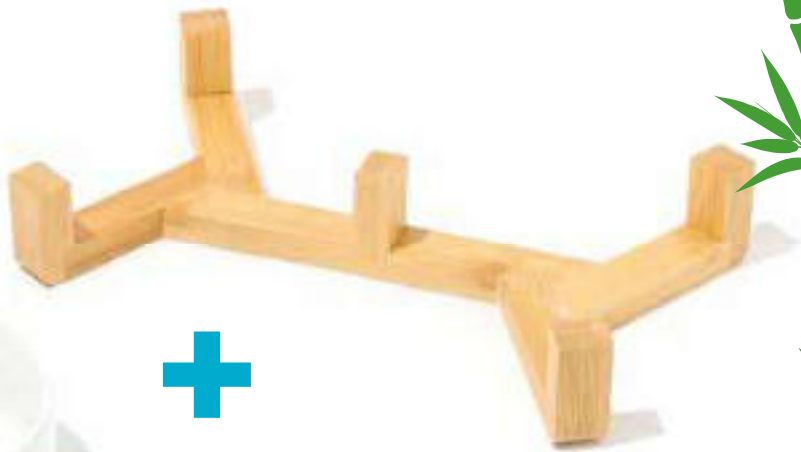

Food & water

Dishwasher safe (bowls)

Anti-slip

For dogs & cats

850 ml

OPERA Ceramic Bowls with Bamboo Stand

White

Item: 10553799

2 x 850 ml

34 x 18,5 x 9 cm - Ceramic - Bamboo

- - 12

anti-slip

6 953182 749370