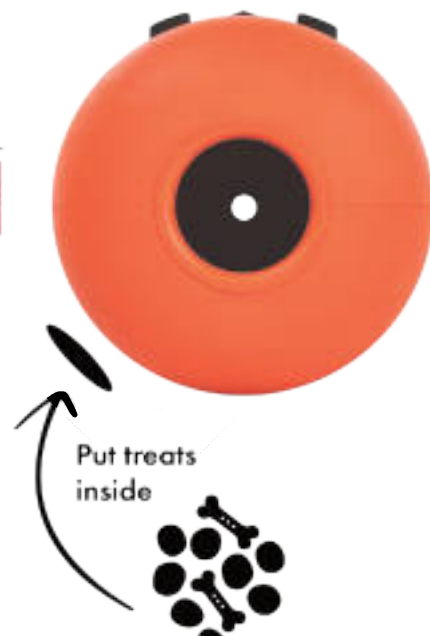

POWER CHEW DOG TOY - CITRINE L

Orange

Item: 10675316
↙ 8.4 × 7.6 × 11.5 cm

Natural rubber
📱 - 📦 - 📦 36

POWER CHEW DOG TOY - CITRINE XXL

Orange

Item: 10675516
↙ 12.6 × 11.5 × 17.4 cm

Natural rubber
📱 - 📦 - 📦 12