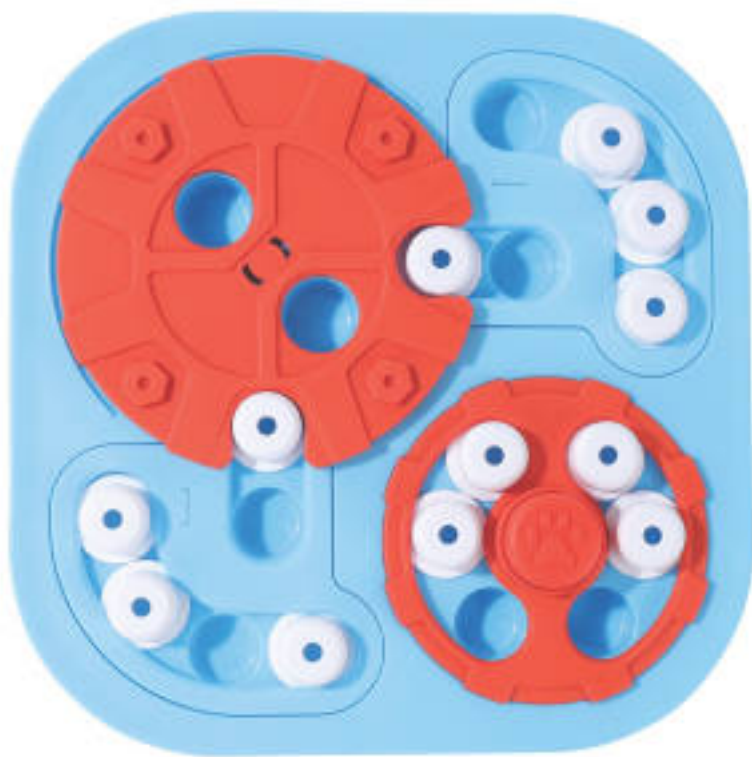

GALILEO Brainy Game - L

Item: 10658699 Blue, orange & white

32.5 x 32.5 x 6.5 cm

12