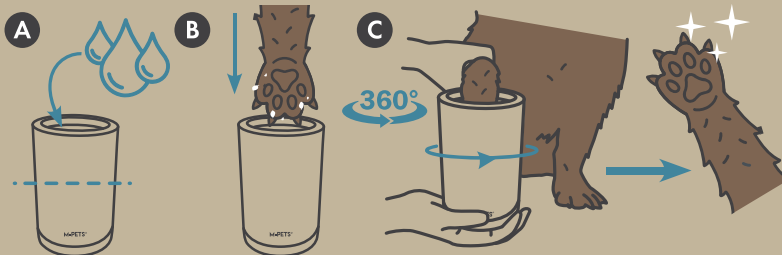

HIGH QUALITY TPR
BRISTLES clean the
entire paw
all at once

Soft & durable

360° cleaning

Easy to clean

Cleans paws

Add water + soap

INSTRUCTIONS

DOUBLE ENDED Toothbrush