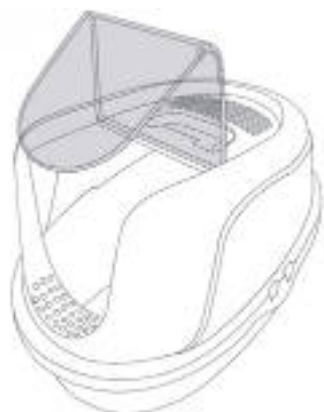

ECO TIMA Cat Litter Box

Ocean blue & white

Item: 2011/199

52,3 x 39,7 x 38 cm

Recycled plastic