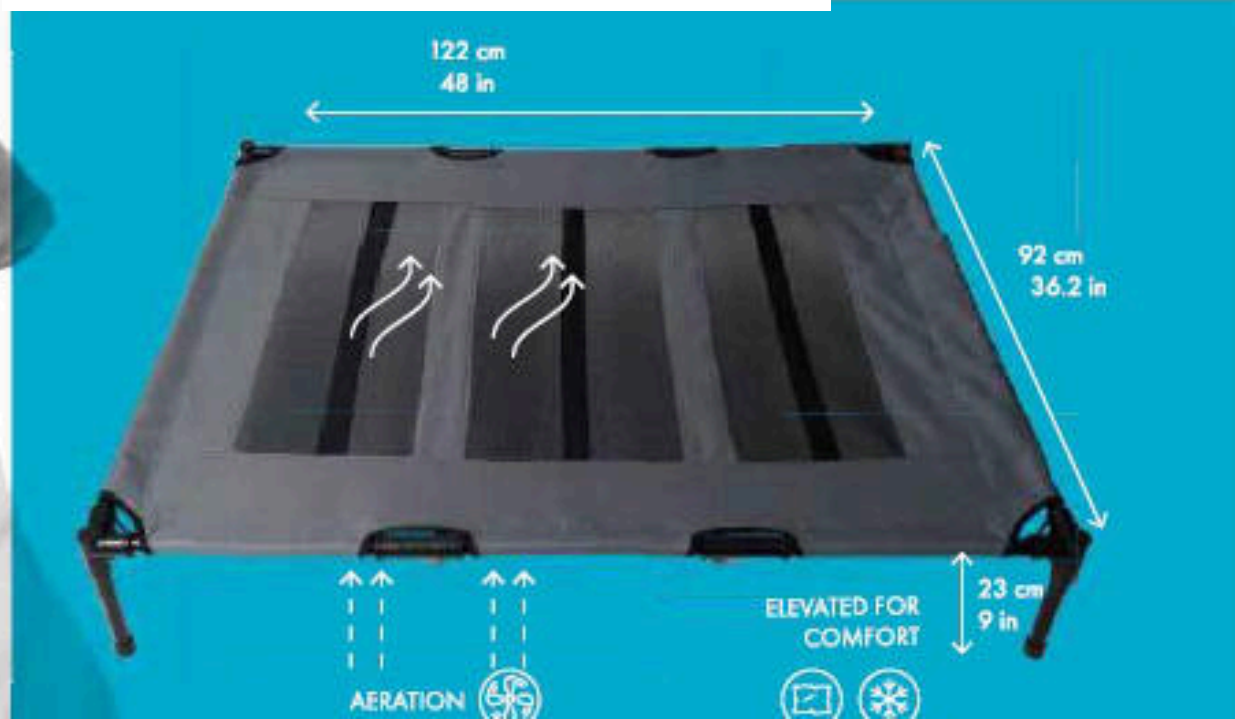

122 cm
48 in

92 cm
36.2 in

23 cm
9 in

ELEVATED FOR
COMFORT

AERATION