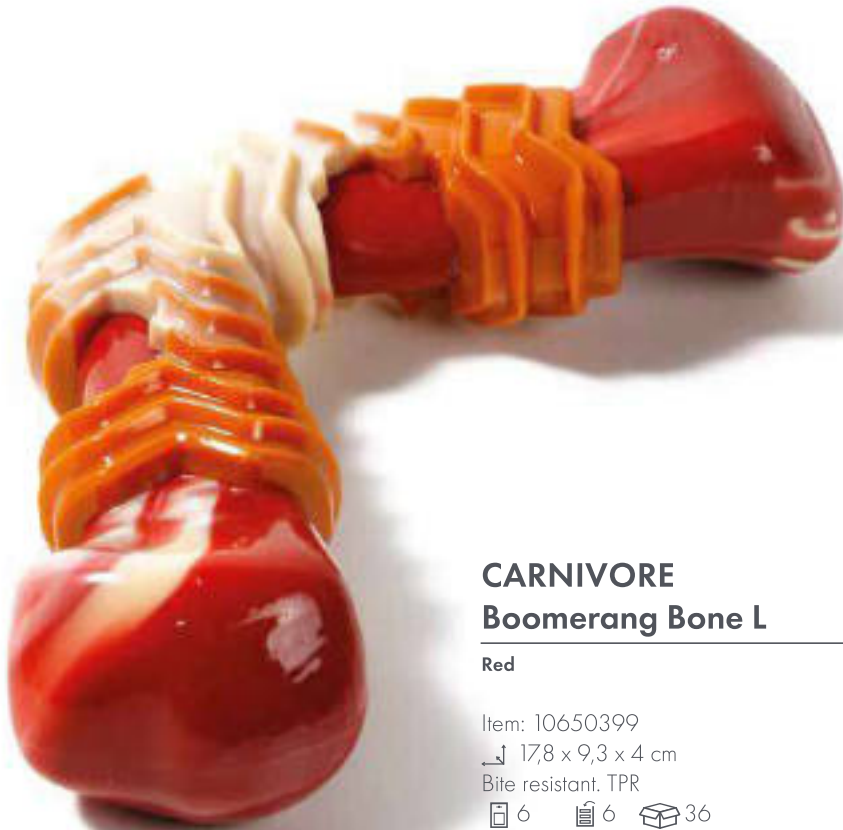

In summary, our new carnivore dog toys are:

- > **Strong and durable**
- > **Bite resistant**
- > **Bacon scented**
- > **Perfect for all breeds and sizes**

Bite resistant*

Durable

CARNIVORE Boomerang Bone S

Yellow

Item: 10650299

12,5 x 6 x 3,7 cm

Bite resistant. TPR

8 6 48

bacon scented

6 953182 725763

CARNIVORE Boomerang Bone L

Red

Item: 10650399

↓ 17,8 x 9,3 x 4 cm

Bite resistant. TPR

📦 6 📦 6 📦 36

bacon scented

6 953182 725770

CARNIVORE Ring Bone S