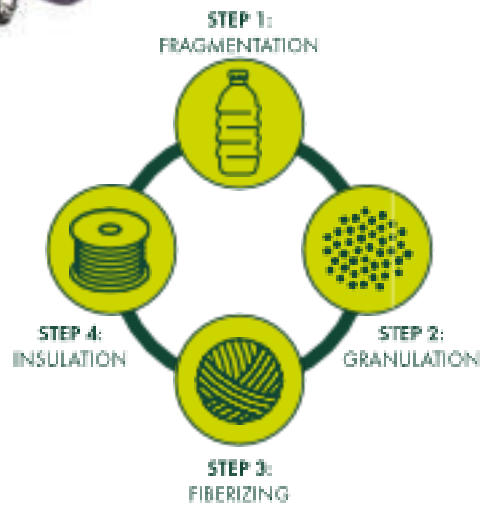

SECURE LOCK

PIXIE ECO COLLARS

ZANY ECO COLLARS

Made from
**100% RECYCLED
PLASTIC BOTTLES**

**REUSE
RECYCLE
REDUCE**

3x

PIXIE ECO Collar

Black