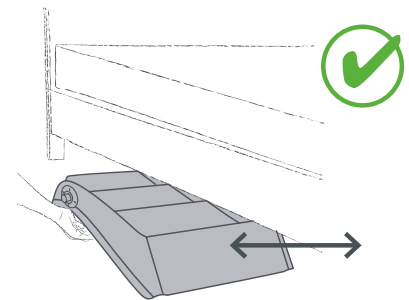

SCALA Foldable Steps

Grey

Item: 10702813

60,5 x 50 cm

PP

1

MAX 55 kg

6 953182 736431

12,5 cm (4.9 in)
58 cm (22.8 in)
60,5 cm (23.8 in)
50 cm (19.6 in)