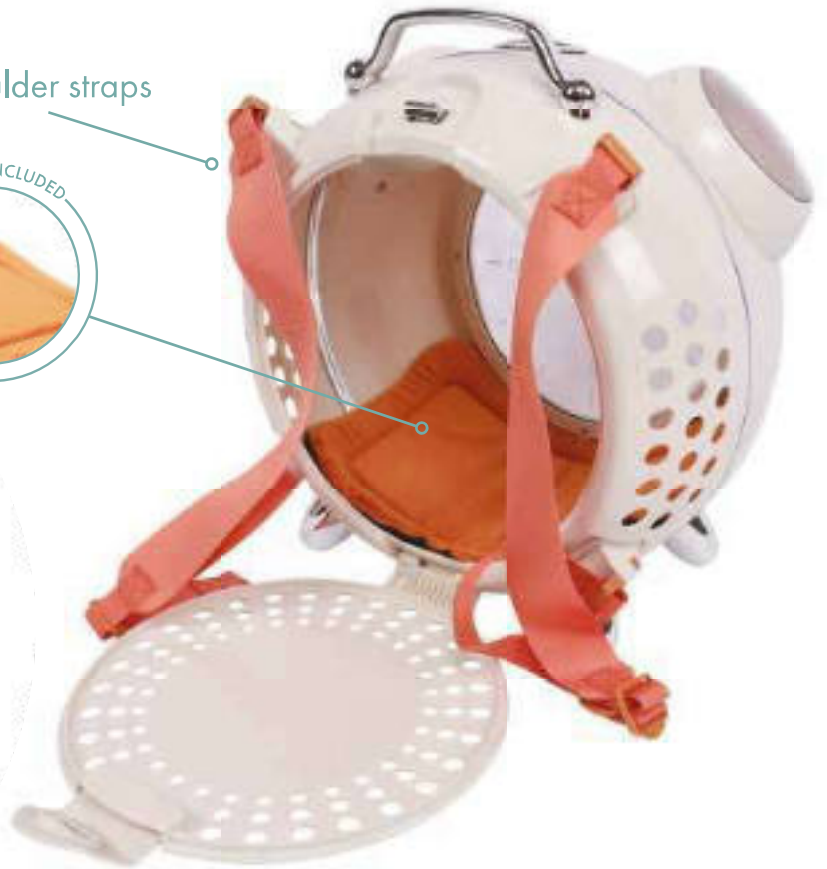

CAT
TRAVEL & CARRIERS

CLOCK Pet carrier

Cream white

Item: 20402299

42 x 30 x 43 cm,

Cat weight: < 5 kg ABS, PC

Shoulder straps

Window for petting