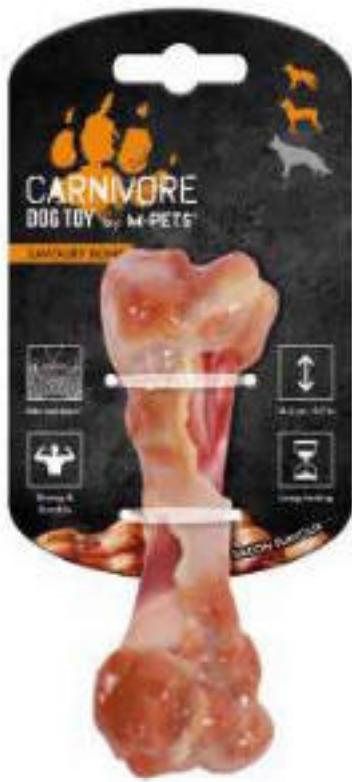

POWER CHEW DOG TOY - CITRINE L

Orange

Item: 10675316
↙ 8.4 × 7.6 × 11.5 cm

Natural rubber
📱 - 📦 - 📦 36

POWER CHEW DOG TOY - CITRINE XXL

Orange

Item: 10675516
↙ 12.6 × 11.5 × 17.4 cm

Natural rubber
📱 - 📦 - 📦 12

**SNACK
ATTACK**
by M-PETS™

ROGER
Snack Attack Dog Toy

Grey & blue

Item: 10651599

11,7 x 5 x 23,5 cm

Treat dispenser - Crinkle sounds

OSCAR
Snack Attack Dog Toy

Orange & grey

Item: 10651499

12 x 5 x 23,5 cm

Treat dispenser - Crinkle sounds

CARNIVORE Savoury Bone

Red

Item: 10661699

14.5 x 5.1 x 5 cm

Bite resistant. TPR