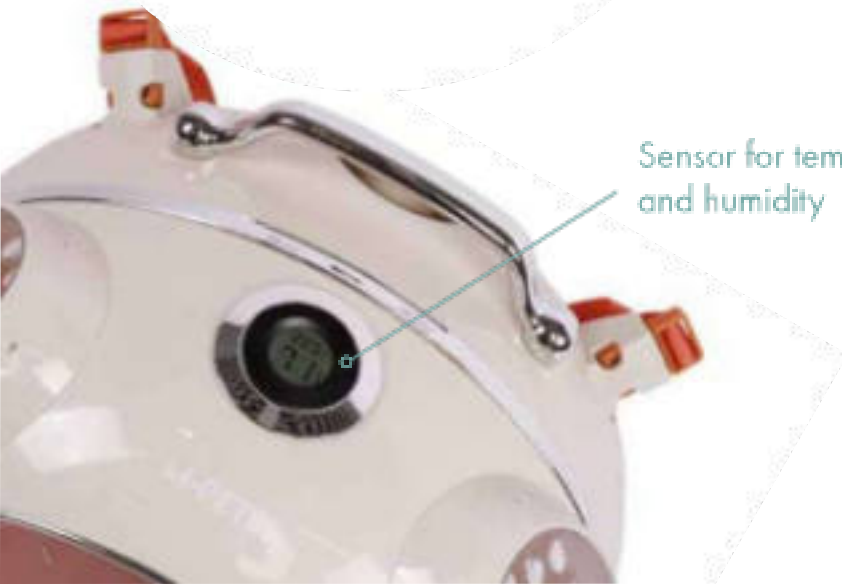

Sensor for temperature
and humidity