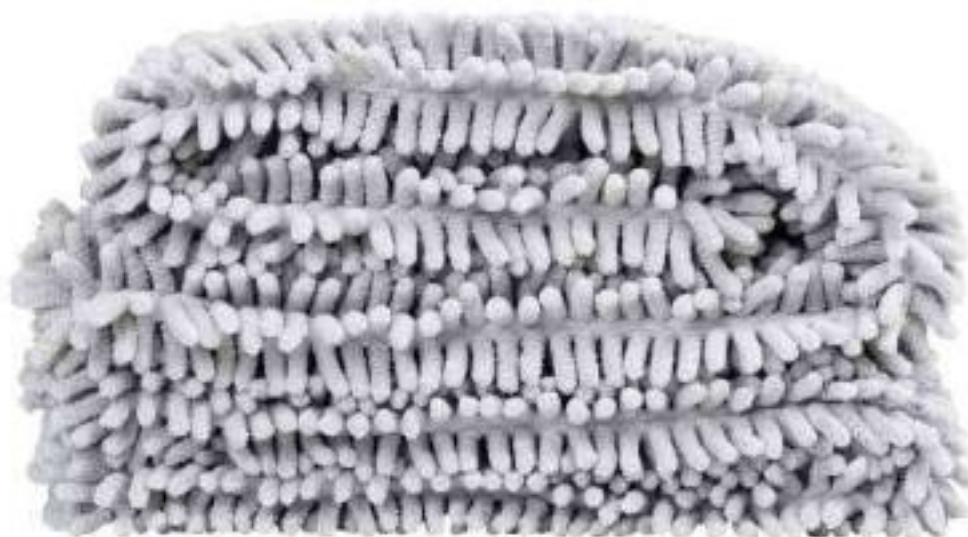

MICROFIBRE Towel M

Light grey

Item: 10124099

35 x 80 cm - M

Polyester - Cotton

📦 - 📦 - 📦 50