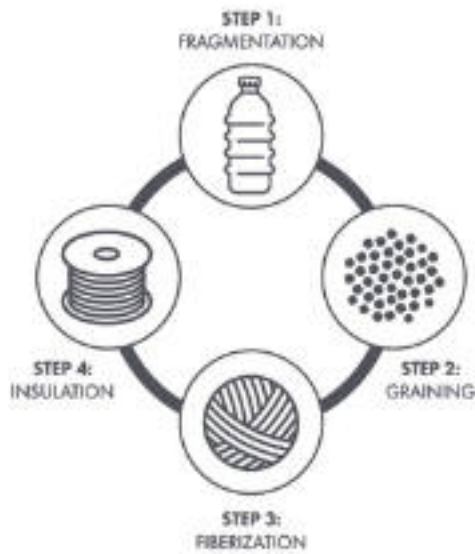

Made from
**100% RECYCLED
PLASTIC BOTTLES**

FRAGMENTATION:
Cleaning and Disinfecting plastic bottles, crushing them into fragments

GRAINING:
Melting plastic fragments, reprocessing into granular materials

FIBERIZATION:
Dissolving Particulates, processing into regenerated fibers

INSULATION:
Finally turning fiber into recycled filling

LEIF

White & green

Item: 10640199

26 x 13 x 13 cm

100% recycled polyester - jute rope

8 3 24