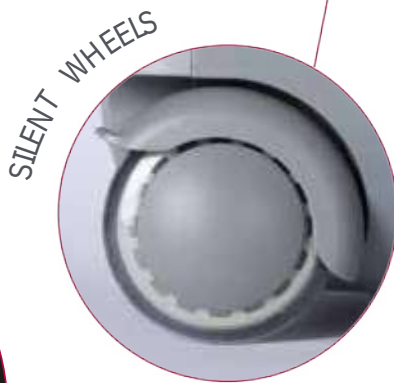

MAX 6 kg
(13.2 lbs)

Built-in fan

Night light

Cushion

Ventilation

Large opening

USB charging

Silent wheels

Bottom stand

Durable

Power bank (not included)
should be installed before use
(15 x 8 x 2,5 cm)