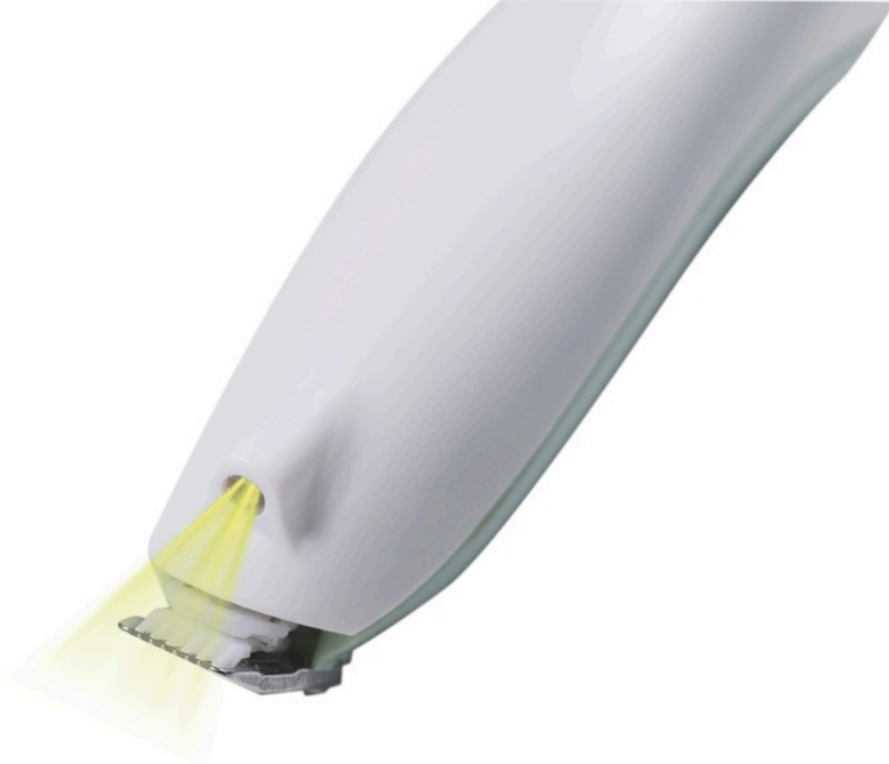

ADJUSTABLE COMB

44-50 db

Low noise

18 x 9 mm

CORDLESS PET HAIR CLIPPER

CORDLESS PET HAIR CLIPPER

Item: 10123199

White & green

↕ 16,8 x 3 x 4 cm - 1 pc

 36

FEARLESS

Ultrasonic flea and tick repeller

Protect your furry companion from fleas, ticks and other itchy pests with the **FEARLESS Ultrasonic Flea and Tick Repeller** by M-PETS®. This innovative gadget is designed to repel fleas and ticks without the use of any chemicals, toxins or fragrances. Once activated, it emits a series of silent ultrasonic waves that deter fleas and ticks within a wide radius of 3 - 5 meters outdoors and 10 - 80 meters indoors. The waves are silent to humans and pets, so there is no risk of harm or irritation to you or your beloved pet. Our small and lightweight repeller is suitable for dogs and cats, and can easily be attached to your pet's collar. Does your pet like to go out for walks at night? Then you'll be glad to hear that our Flea and Tick Repeller comes with a built-in flashing light feature with 2 settings, for extra safety in the dark. FEARLESS comes with a USB charging cable and is available in 2 stylish colours: white and black.