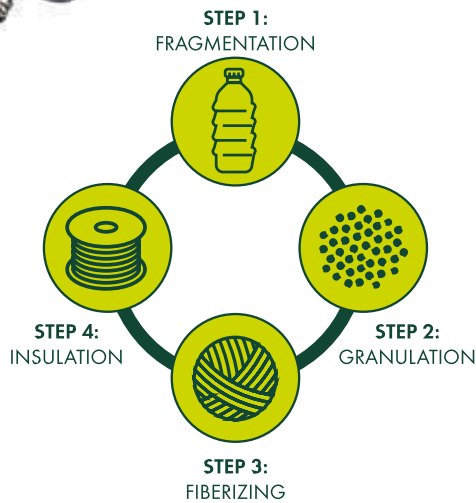

**REUSE
RECYCLE
REDUCE**