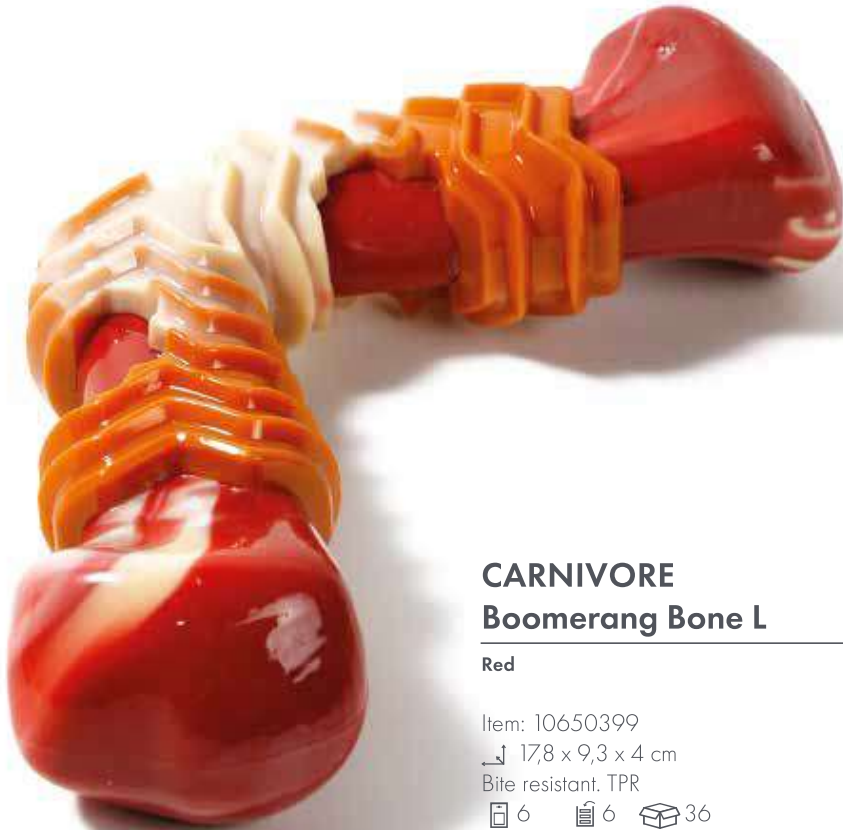

In summary, our new carnivore dog toys are:

- > **Strong and durable**
- > **Bite resistant**
- > **Bacon scented**
- > **Perfect for all breeds and sizes**

Bite resistant*

Durable

CARNIVORE Boomerang Bone S

Yellow

Item: 10650299

12,5 x 6 x 3,7 cm

Bite resistant. TPR

8 6 48

bacon scented

6 953182 725763

CARNIVORE Boomerang Bone L

Red

Item: 10650399

↓ 17,8 x 9,3 x 4 cm

Bite resistant. TPR

📦 6 📦 6 📦 36

🔴 🏠 (bacon scented)

6 953182 725770

CARNIVORE Ring Bone S