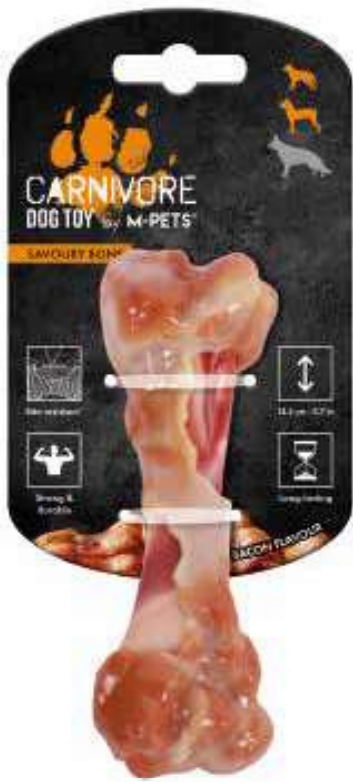

ROGER
Snack Attack Dog Toy

Grey & blue

Item: 10651599

11,7 x 5 x 23,5 cm

Treat dispenser - Crinkle sounds

📦 - 📄 - 🏠 24

PRESS HERE
TO PUSH EARS OUT

OSCAR
Snack Attack Dog Toy

Orange & grey

Item: 10651499

12 x 5 x 23,5 cm

Treat dispenser - Crinkle sounds

📦 - 📄 - 🏠 24

CARNIVORE Savoury Bone

Red

Item: 10661699

14.5 x 5.1 x 5 cm

Bite resistant. TPR

16 3 48

6 953182 754985

CARNIVORE Spare Ribs

Red

Item: 10661799

12.4 x 6.1 x 3.5 cm