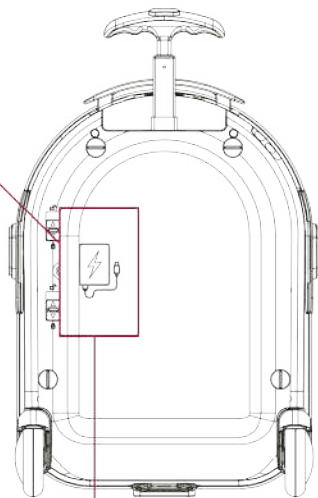

MAX 6 kg
(13.2 lbs)

Built-in fan

Night light

Cushion

Ventilation

Large opening

USB charging

Silent wheels

Bottom stand

Durable

Power bank (not included)
should be installed before use
(15 x 8 x 2,5 cm)