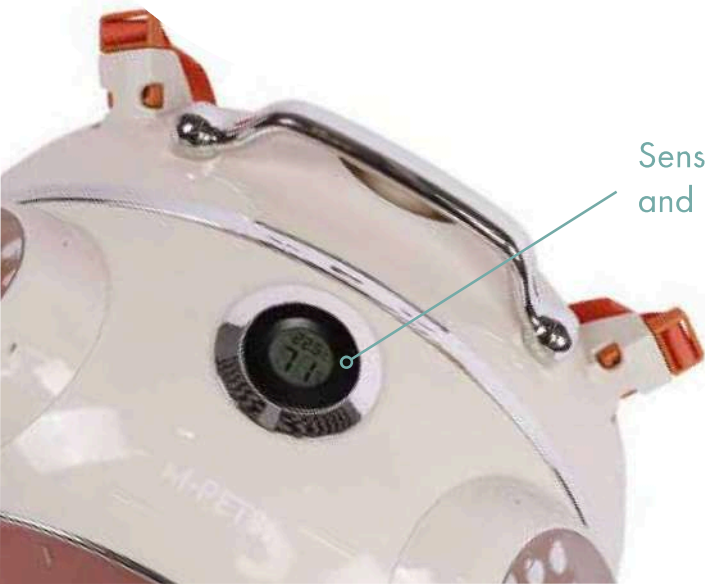

Sensor for temperature
and humidity