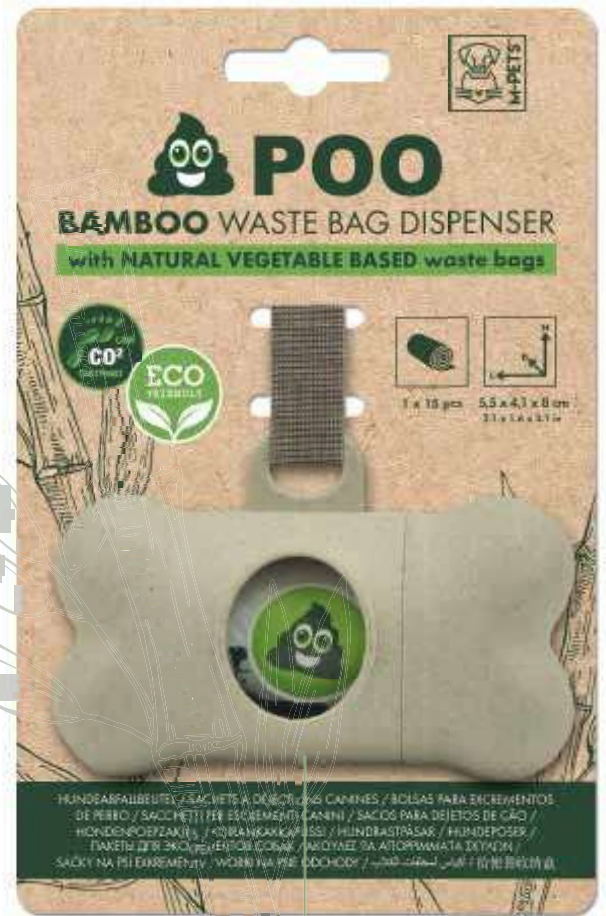

ORGANIC CORN STARCH BLEND

ECO FRIENDLY

PLANT BASED

UNSCENTED

**NATURAL
VEGETABLE BASED**
Dog waste bags

BAMBOO waste bags DISPENSER

**POO Bamboo Waste Bag
Dispenser DISPLAY**

Item: 10123099
12 x POO Bamboo waste bag
dispenser. Bag : 22 x 32 cm