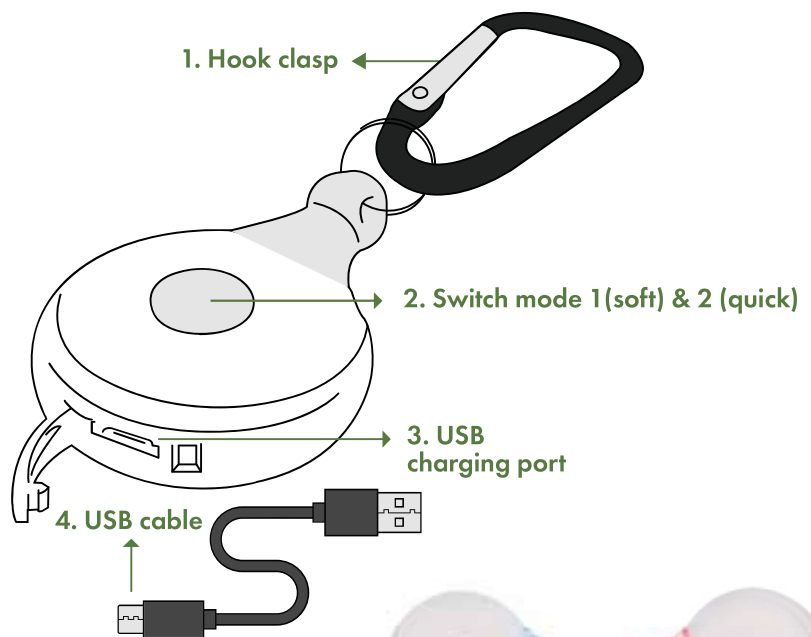

MODE 1 (SLOW)

MODE 2 (FAST)