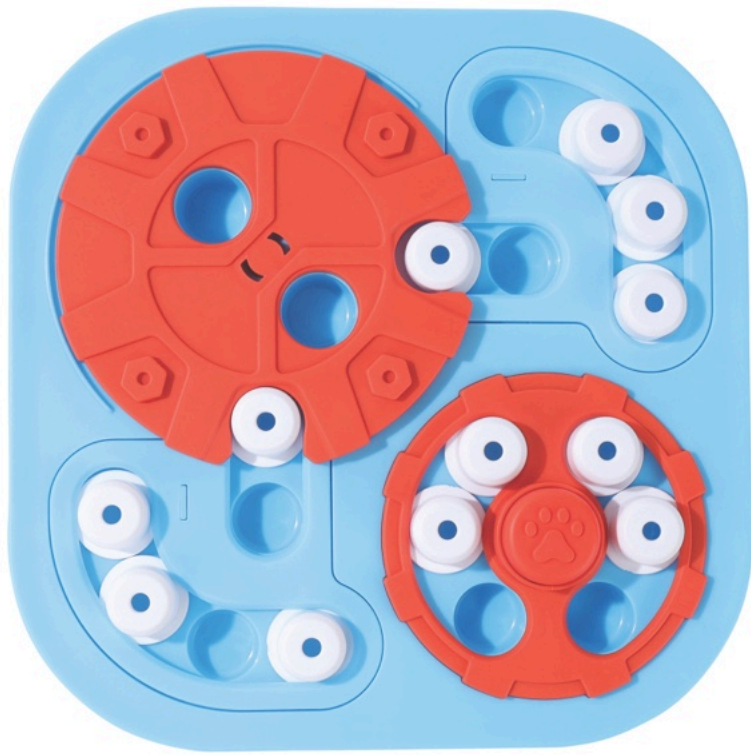

3. Let your dog play

FEEDING TIME

3 min.

UP TO 15 min.

GALILEO Brainy Game - L

Item: 10658699 Blue, orange & white

32.5 x 32.5 x 6.5 cm

12