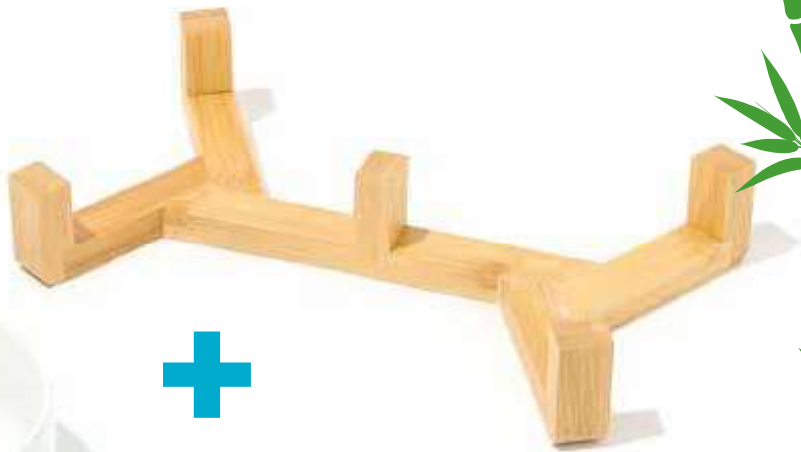

Food & water

Dishwasher safe (bowls)

Anti-slip

For dogs & cats

850 ml

OPERA Ceramic Bowls with Bamboo Stand

White

Item: 10553799

2 x 850 ml

34 x 18,5 x 9 cm - Ceramic - Bamboo

- - 12

anti-slip

6 953182 749370

M-PETS®