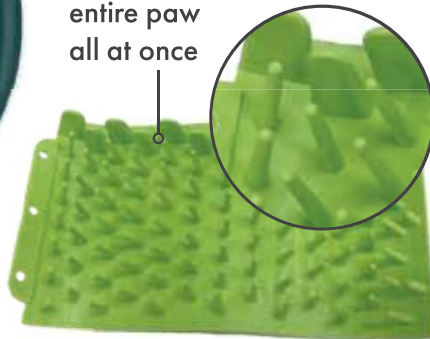

Ø 6 cm

HIGH QUALITY TPR
BRISTLES clean the
entire paw
all at once