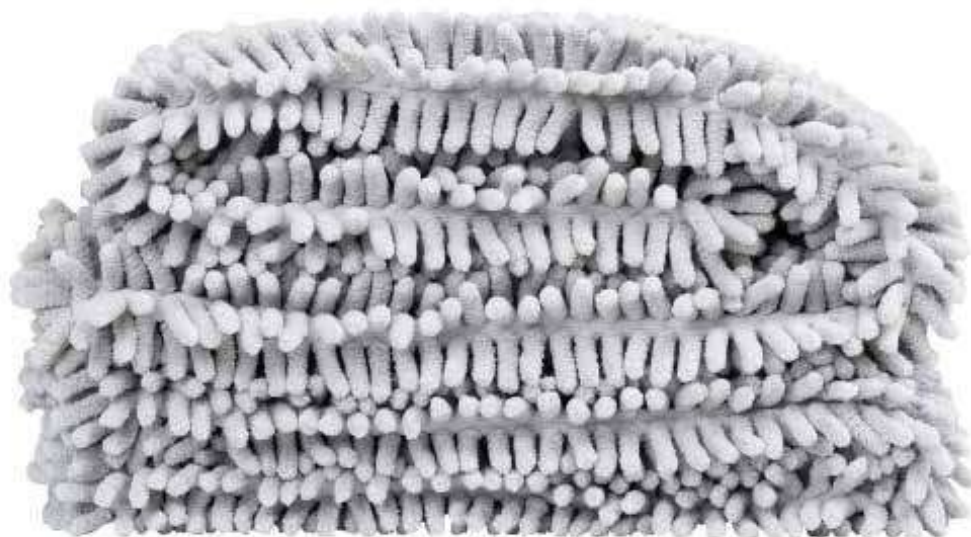

MICROFIBRE Towel M

Light grey

Item: 10124099

↙ 35 x 80 cm - M

Polyester - Cotton

📦 - 📦 - 📦 50

HAND POCKETS

MICROFIBRE Towel L