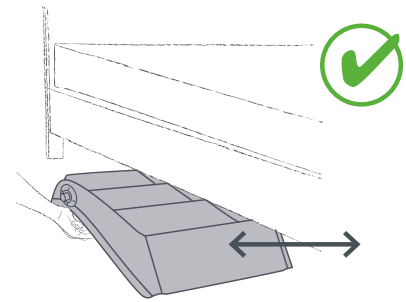

SCALA Foldable Steps

Grey

Item: 10702813

60,5 x 50 cm

PP

MAX 55 kg

12,5 cm (4.9 in)
58 cm (22.8 in)
60,5 cm (23.8 in)
50 cm (19.6 in)