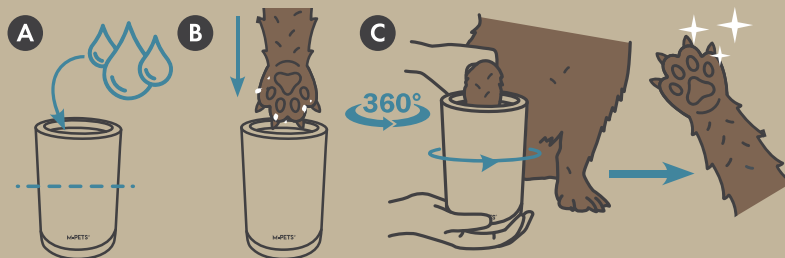

HIGH QUALITY TPR
BRISTLES clean the
entire paw
all at once

Soft & durable

360° cleaning

Easy to clean

Cleans paws

Add water + soap

INSTRUCTIONS

DOUBLE ENDED Toothbrush