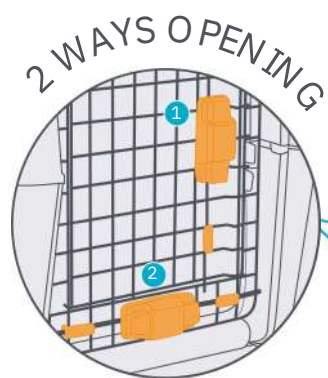

TREK Carrier L

Light grey & dark grey

Item: 10440599

↙ 91,5 x 63 x 67 cm - L

DOG < 32 kg

Plastic - With wheels - Practical handle

- 3 3