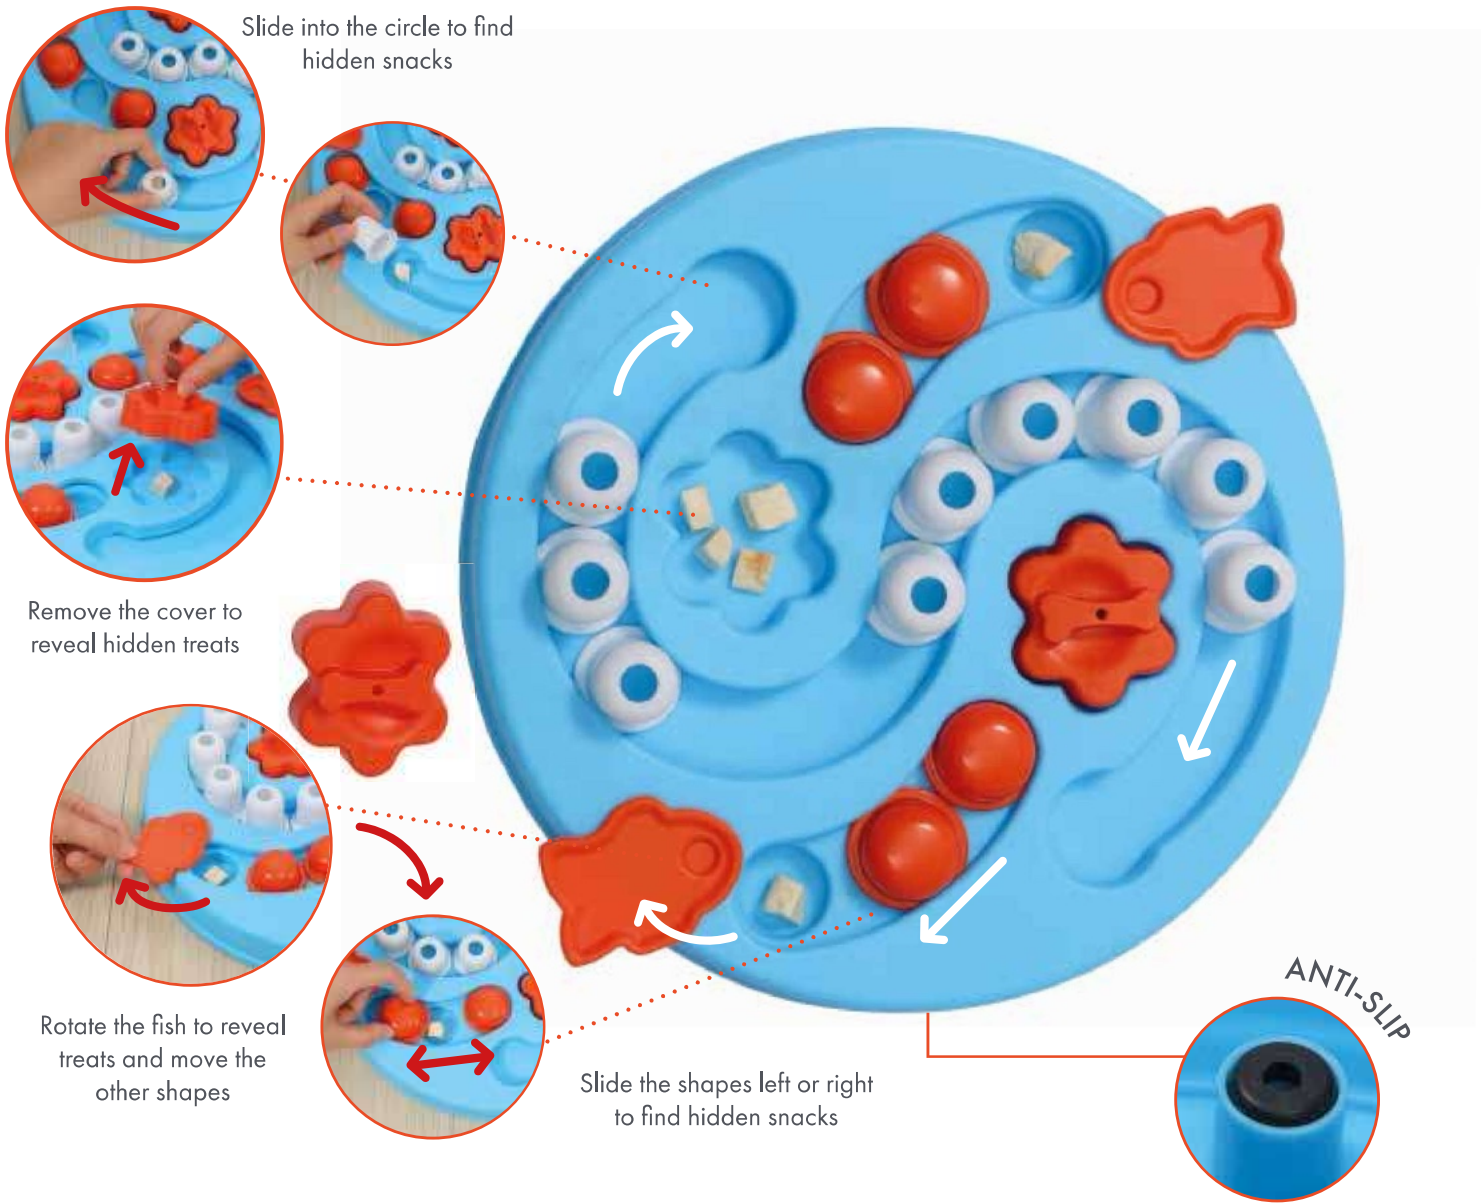

1. Fill the toy

2. Show your dog

3. Let your dog play

10 holes

18 movable sliders

FEEDING TIME

3 min.

UP TO 30 min.