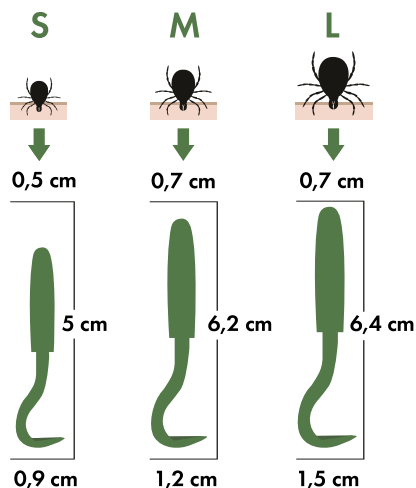

Item: 60102903

L 6.4 x 1.5 x 0.7cm

M 6.2 x 1.2 x 0.7cm

S 5 x 0.9 x 0.5cm

99% recycled plastic

📄 - 📄 - 📦 160

6 953182 753049

Put the hook around the tick and rotate; it will separate after 2-3 turns**