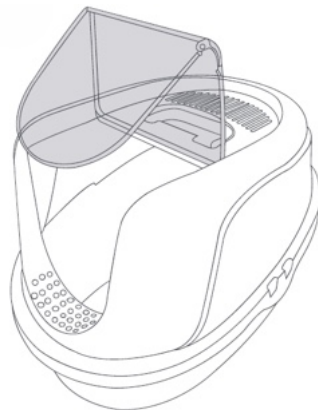

ECO TIMA Cat Litter Box

Ocean blue & white

Item: 20117199

↙ 52,3 x 39,7 x 38 cm

Recycled plastic

6 953182 725848

6 953182 725824