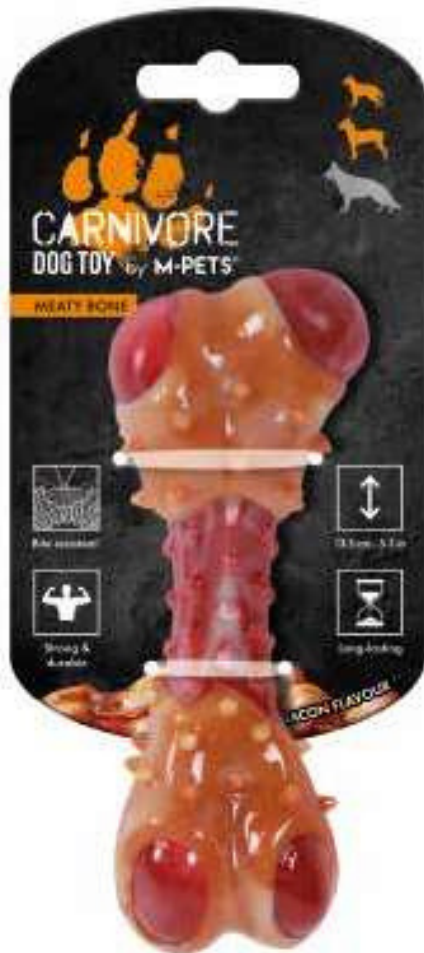

Bite resistant. TPR

16 3 48

6 953182 754992

CARNIVORE Drumstick

Red

Item: 10661899

14.5 x 5.8 x 4.4 cm

Bite resistant. TPR

16 3 48

6 953182 755005

DELICIOUS BACON

CARNIVORE DOG TOY

Indulge your pup's predatory instincts with Carnivore by M-PETS®! We have expanded our mouthwatering range of bacon-scented chew toys with 5 new tantalizing meaty shapes to choose from. Crafted from tough, durable materials, our Carnivore chew toys are built to withstand even the most aggressive chewers. So, whether your dog is a puppy or a seasoned chewer, our meatilicious chew toys are sure to provide a satisfying outlet for all their chewing needs.

CARNIVORE Meaty Bone M

Red

Item: 10661599

13.5 x 5.7 x 4.9 cm

Bite resistant. TPR

16 3 48

Bite resistant*

Strong & durable