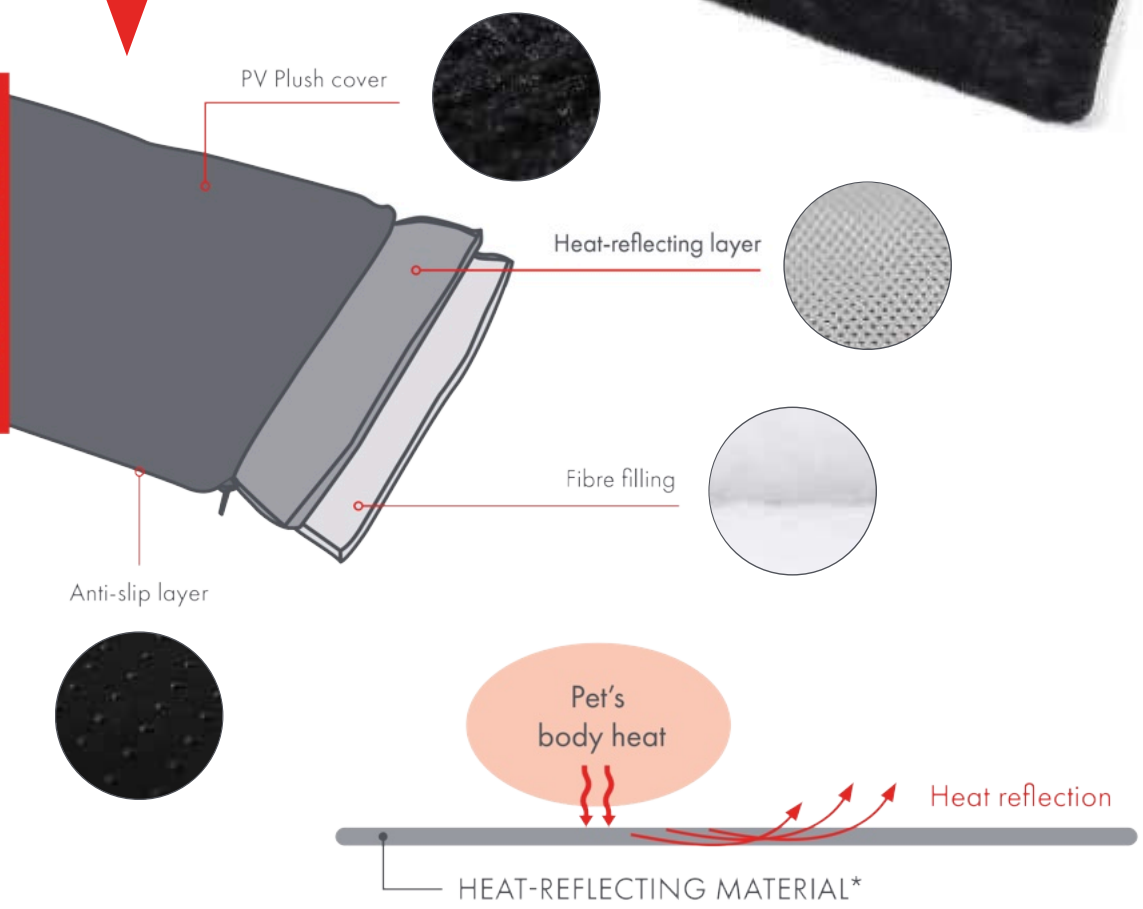

WARMO Self Heating Mat M

Black

Item: 10364199

45 x 60 cm - M

Polyester - PET

40 40