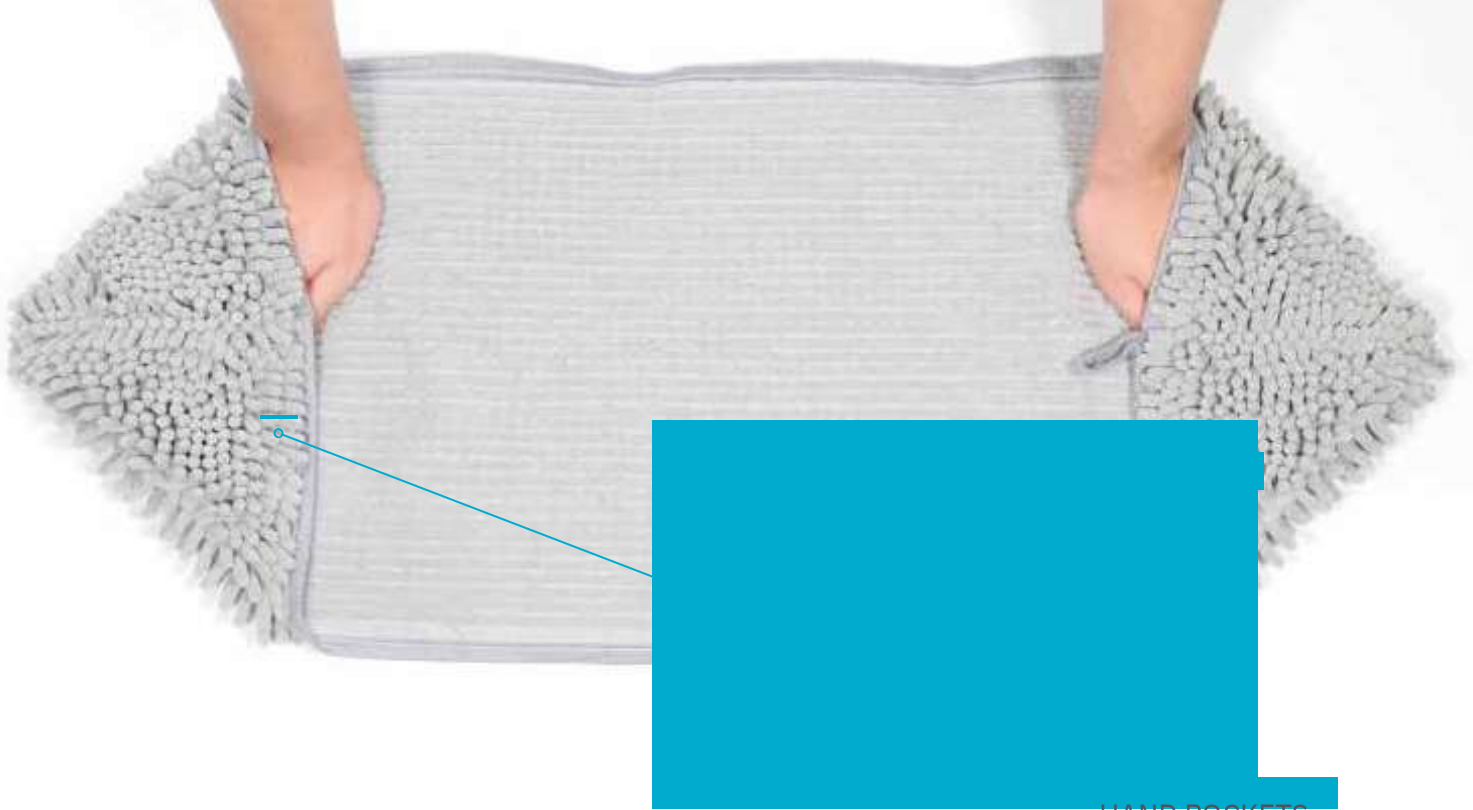

HAND POCKETS

MICROFIBRE Towel L

Light grey

Item: 10124199

60 x 85 cm - L

Polyester - Cotton

📄 - 📄 - 📦 25

100% OF CHENILLE FABRIC