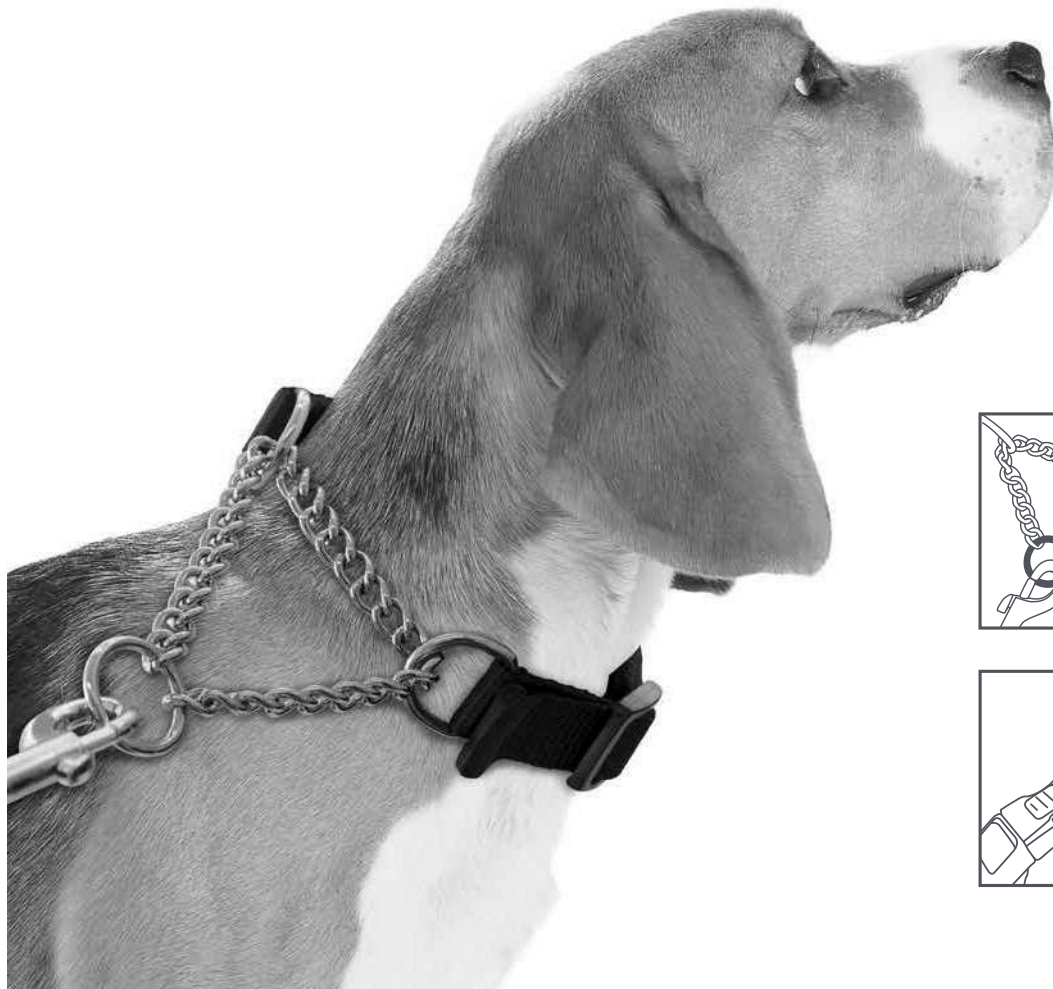

The
**KOMBI
COLLAR**

teaches your dog not to pull on the lead thanks to the choke collar buckle. The standard collar buckle allows to use it as a traditional collar.

**KOMBI COLLAR XS
Semi-Choke 2 in 1**

Black
Item: 10811599
↙ 1,5 x 26 - 33 cm - **XS**
Nylon - with safety lock
☐ - ☐ 72 ☐ 72

**KOMBI COLLAR S
Semi-Choke 2 in 1**

Black
Item: 10811699
↙ 2 x 30 - 38 cm - **S**
Nylon - with safety lock
☐ - ☐ 72 ☐ 72